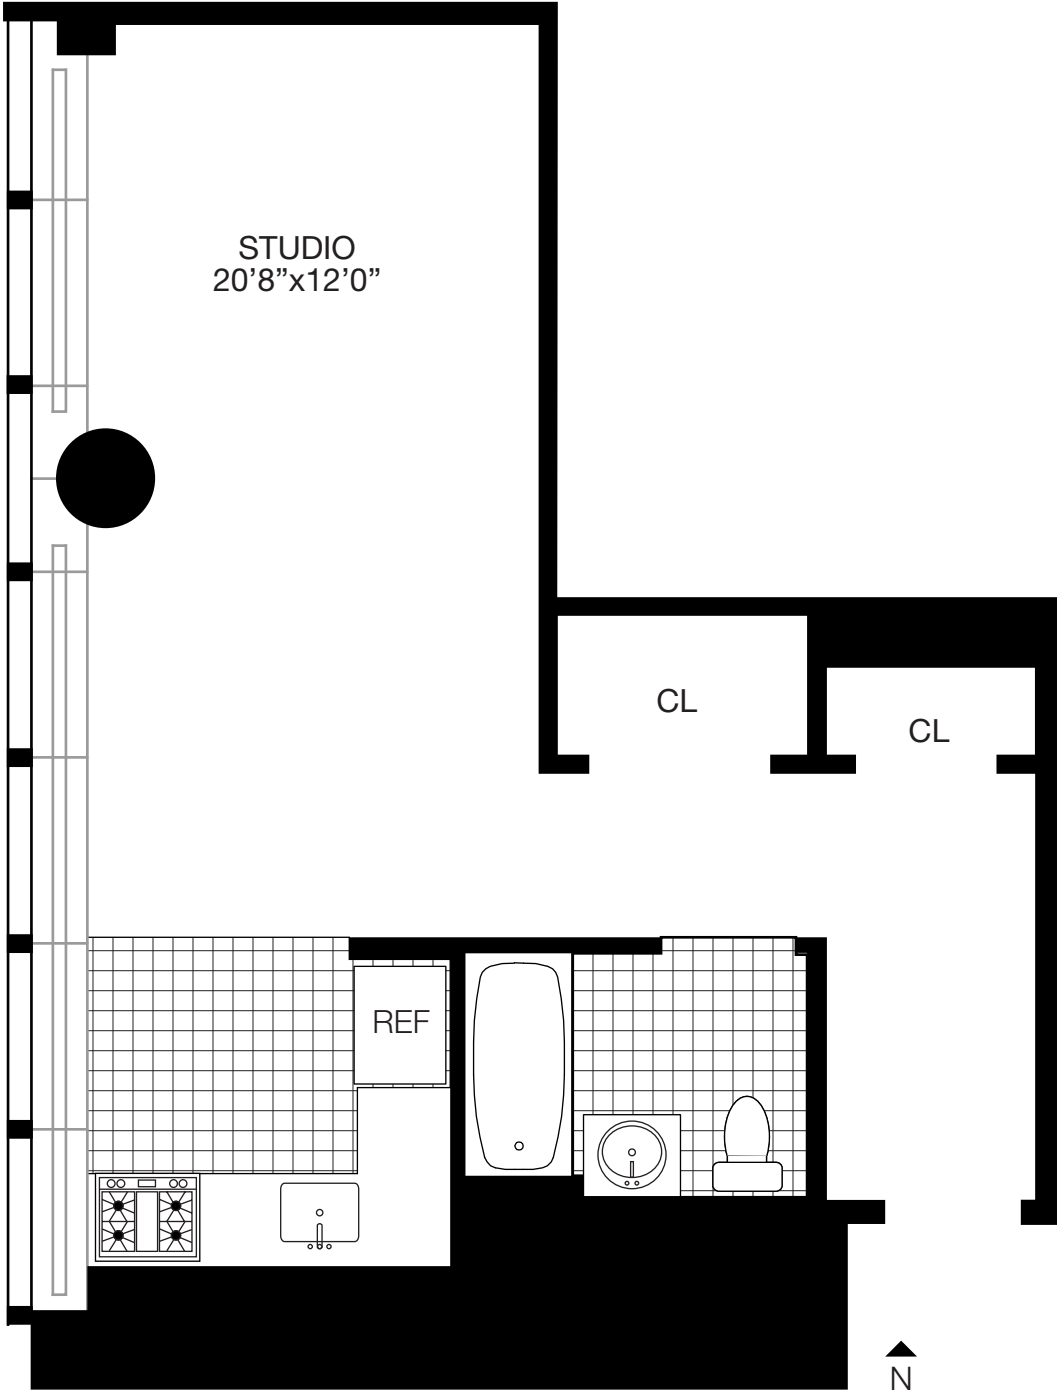

OneSutton PlaceNorth

A

STUDIO
ONE BATH

420 EAST 61ST STREET
NEW YORK, NEW YORK 10065
212-829-9000
www.solowresidential.com

SOLOW57
SOLOW BUILDING COMPANY

The unit layout, square footage and dimensions are approximate. Apartments may vary in layout and equipment.