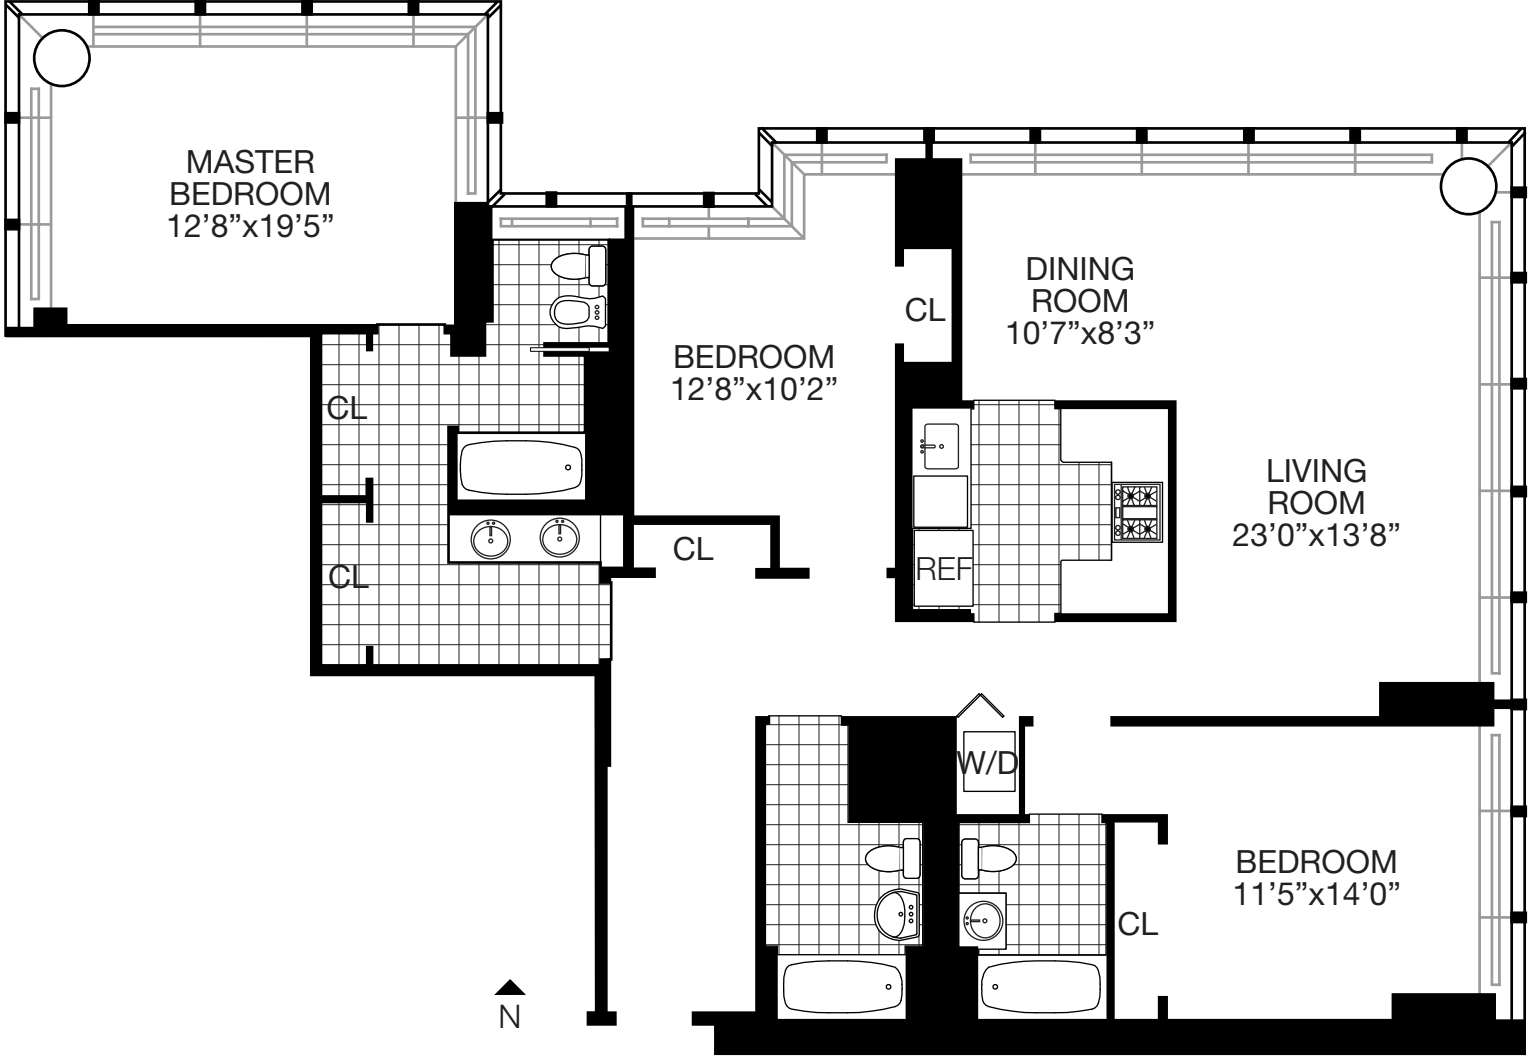

OneSutton PlaceNorth

B

THREE BEDROOM
THREE BATH

420 EAST 61ST STREET
NEW YORK, NEW YORK 10065
212-829-9000
www.solowresidential.com

SOLOW57
SOLOW BUILDING COMPANY

The unit layout, square footage and dimensions are approximate. Apartments may vary in layout and equipment.