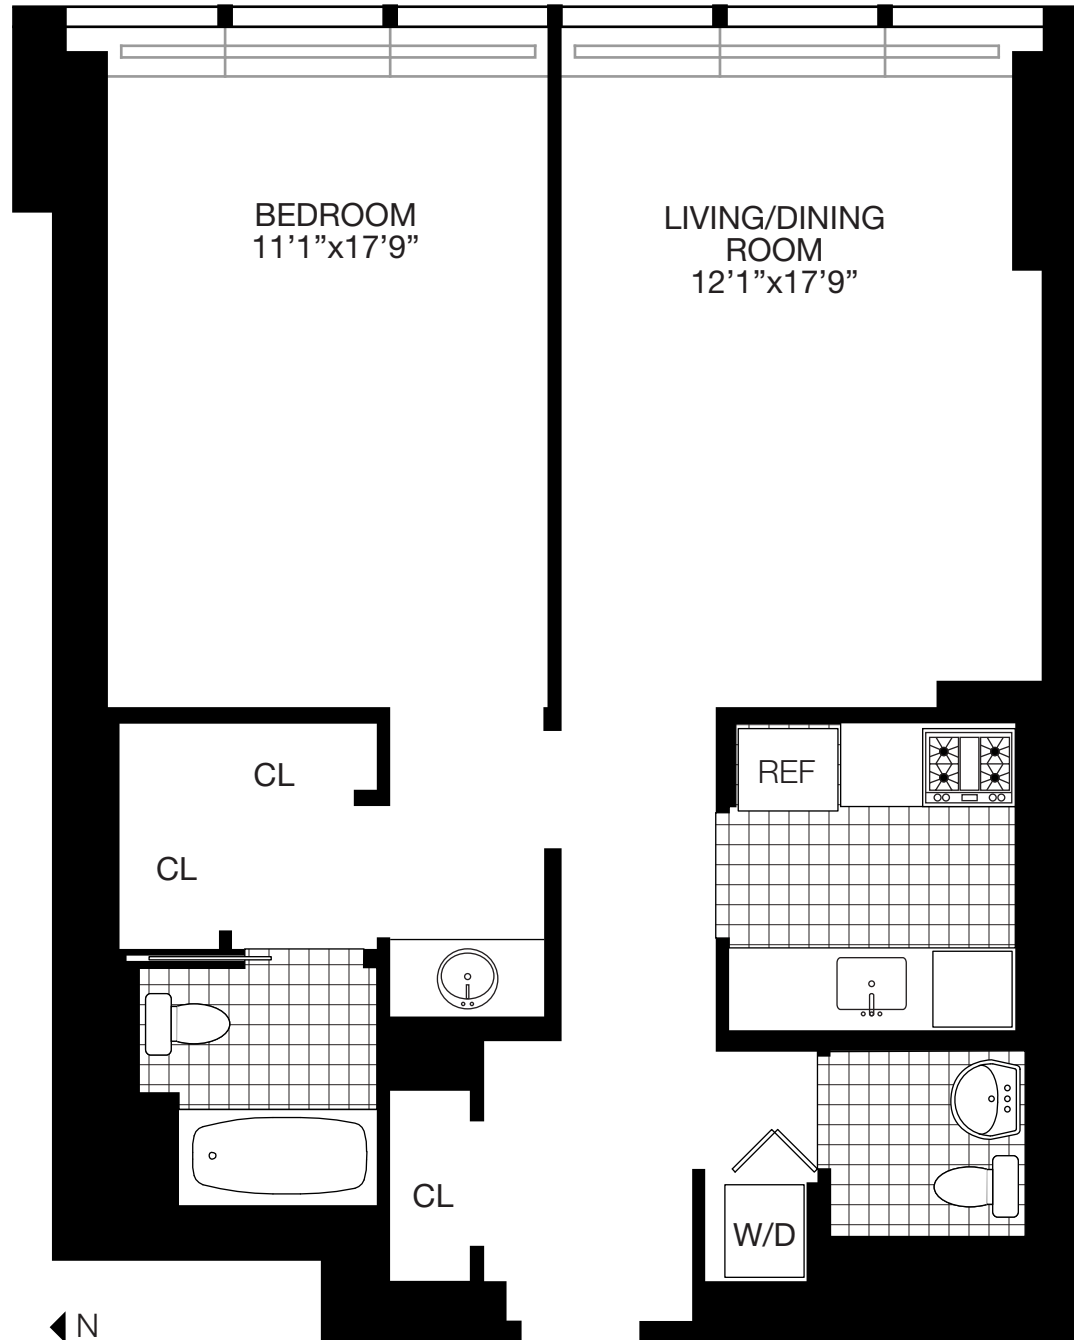

OneSutton PlaceNorth

C

ONE BEDROOM
ONE AND A HALF BATH

420 EAST 61ST STREET
NEW YORK, NEW YORK 10065
212-829-9000
www.solowresidential.com

SOLOW57
SOLOW BUILDING COMPANY

The unit layout, square footage and dimensions are approximate. Apartments may vary in layout and equipment.