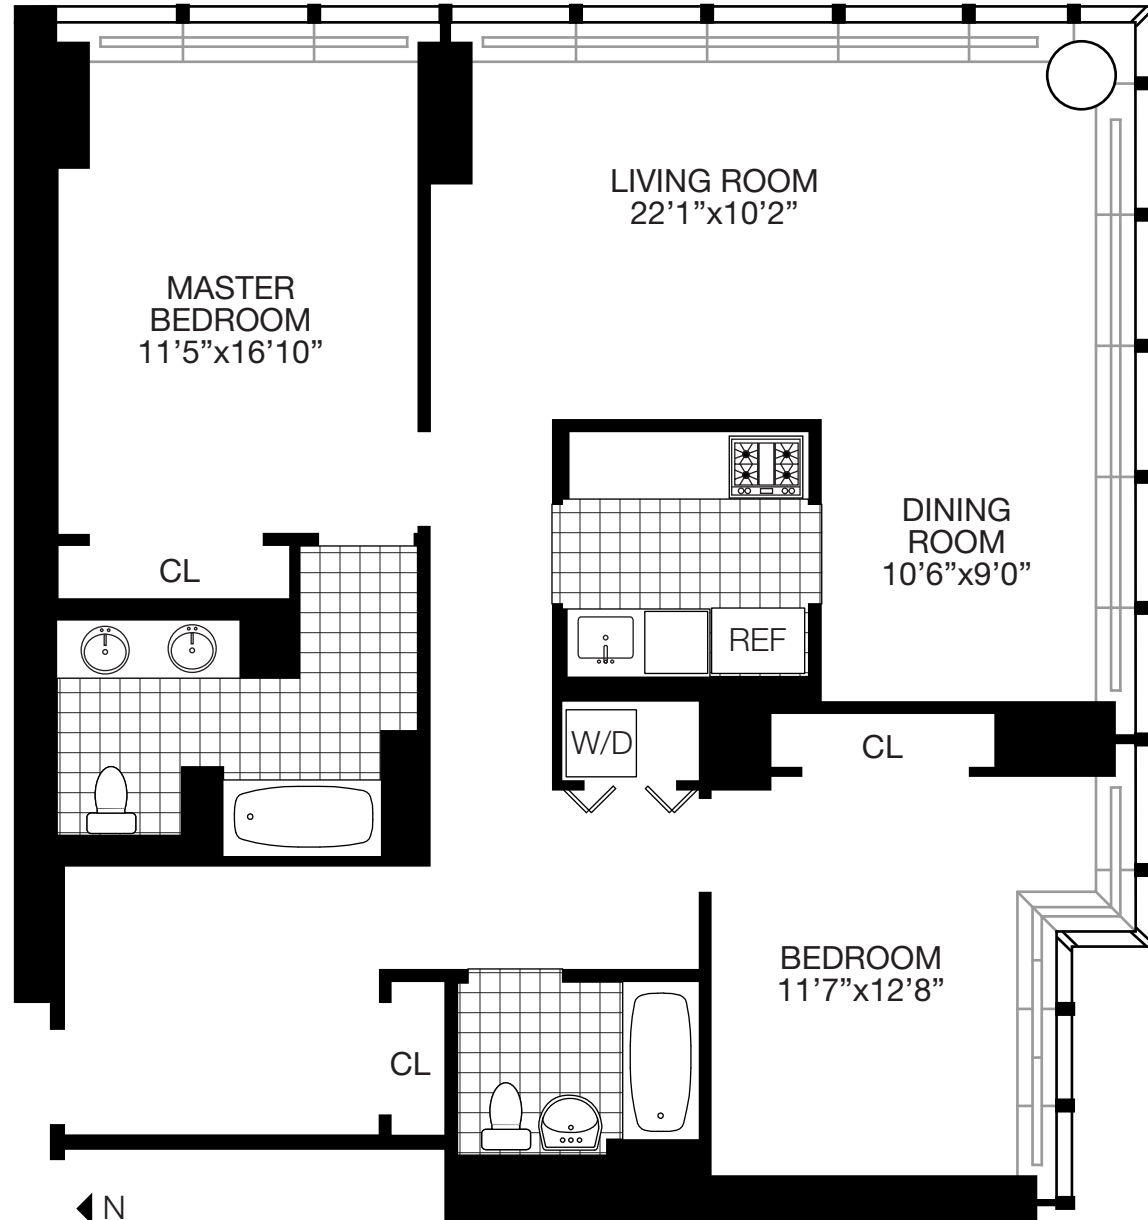

OneSutton PlaceNorth

E

TWO BEDROOM
TWO BATH

420 EAST 61ST STREET
NEW YORK, NEW YORK 10065
212-829-9000
www.solowresidential.com

SOLOW57
SOLOW BUILDING COMPANY

The unit layout, square footage and dimensions are approximate. Apartments may vary in layout and equipment.