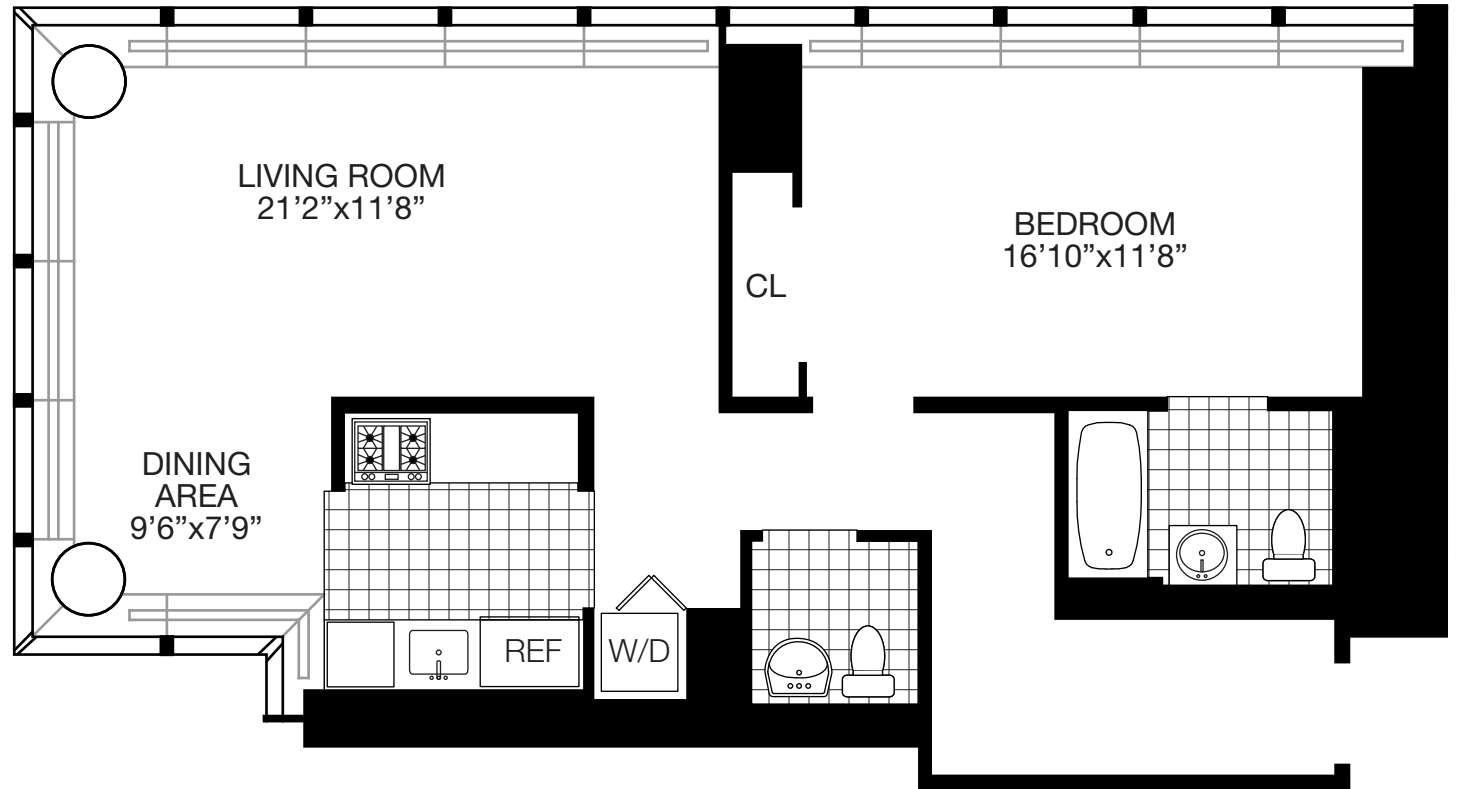

OneSutton PlaceNorth

F

ONE BEDROOM
ONE AND A HALF BATH

420 EAST 61ST STREET
NEW YORK, NEW YORK 10065
212-829-9000
www.solowresidential.com

SOLOW57
SOLOW BUILDING COMPANY

The unit layout, square footage and dimensions are approximate. Apartments may vary in layout and equipment.