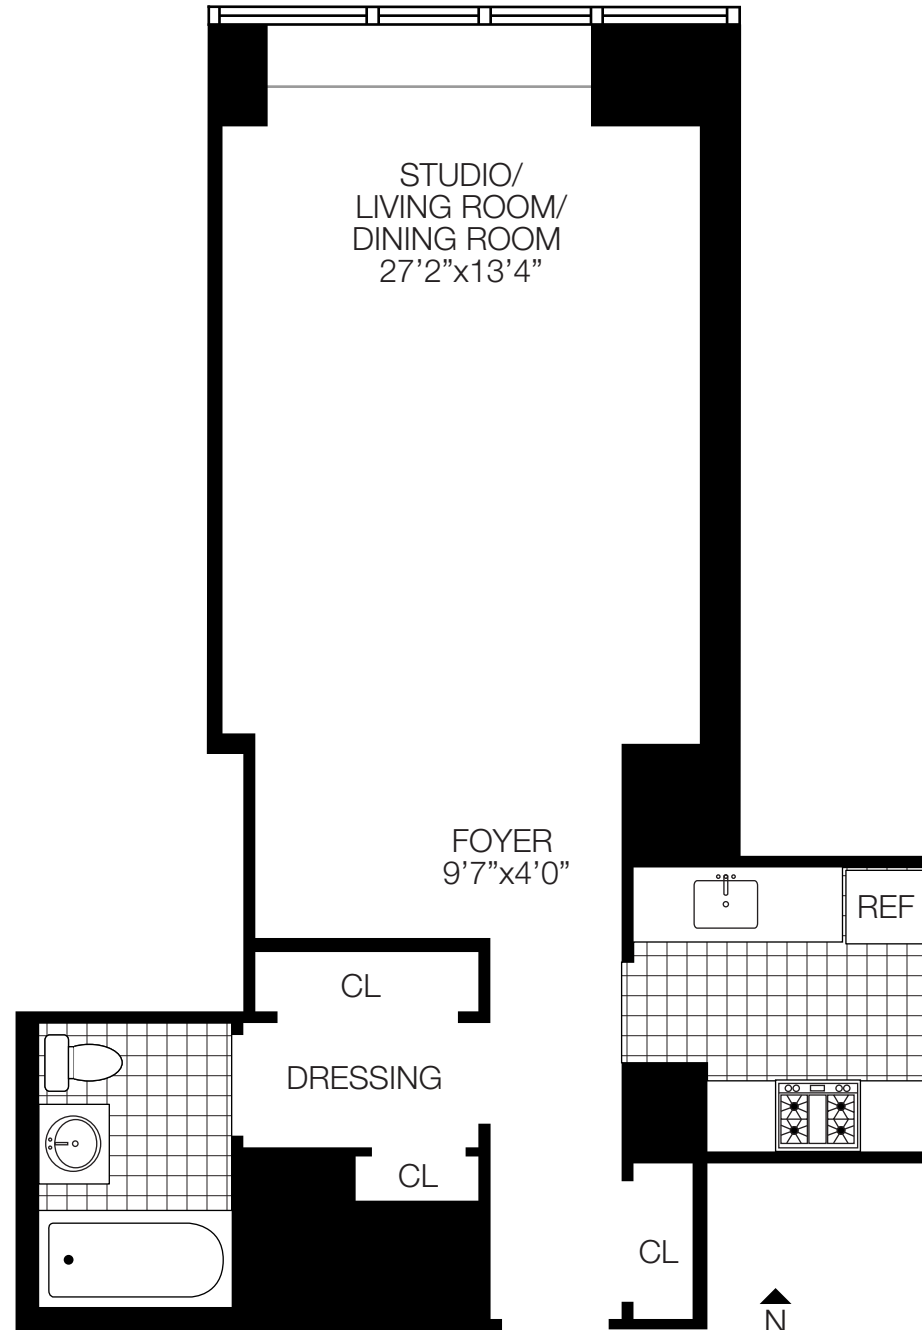

# One East River Place

## D

STUDIO  
ONE BATH  
FLOORS 2-25

525 EAST 72ND STREET  
NEW YORK, NEW YORK 10021  
212-249-7400  
[www.solowresidential.com](http://www.solowresidential.com)

**SOLOW57**  
SOLOW BUILDING COMPANY

The unit layout, square footage and dimensions are approximate. Apartments may vary in layout and equipment.