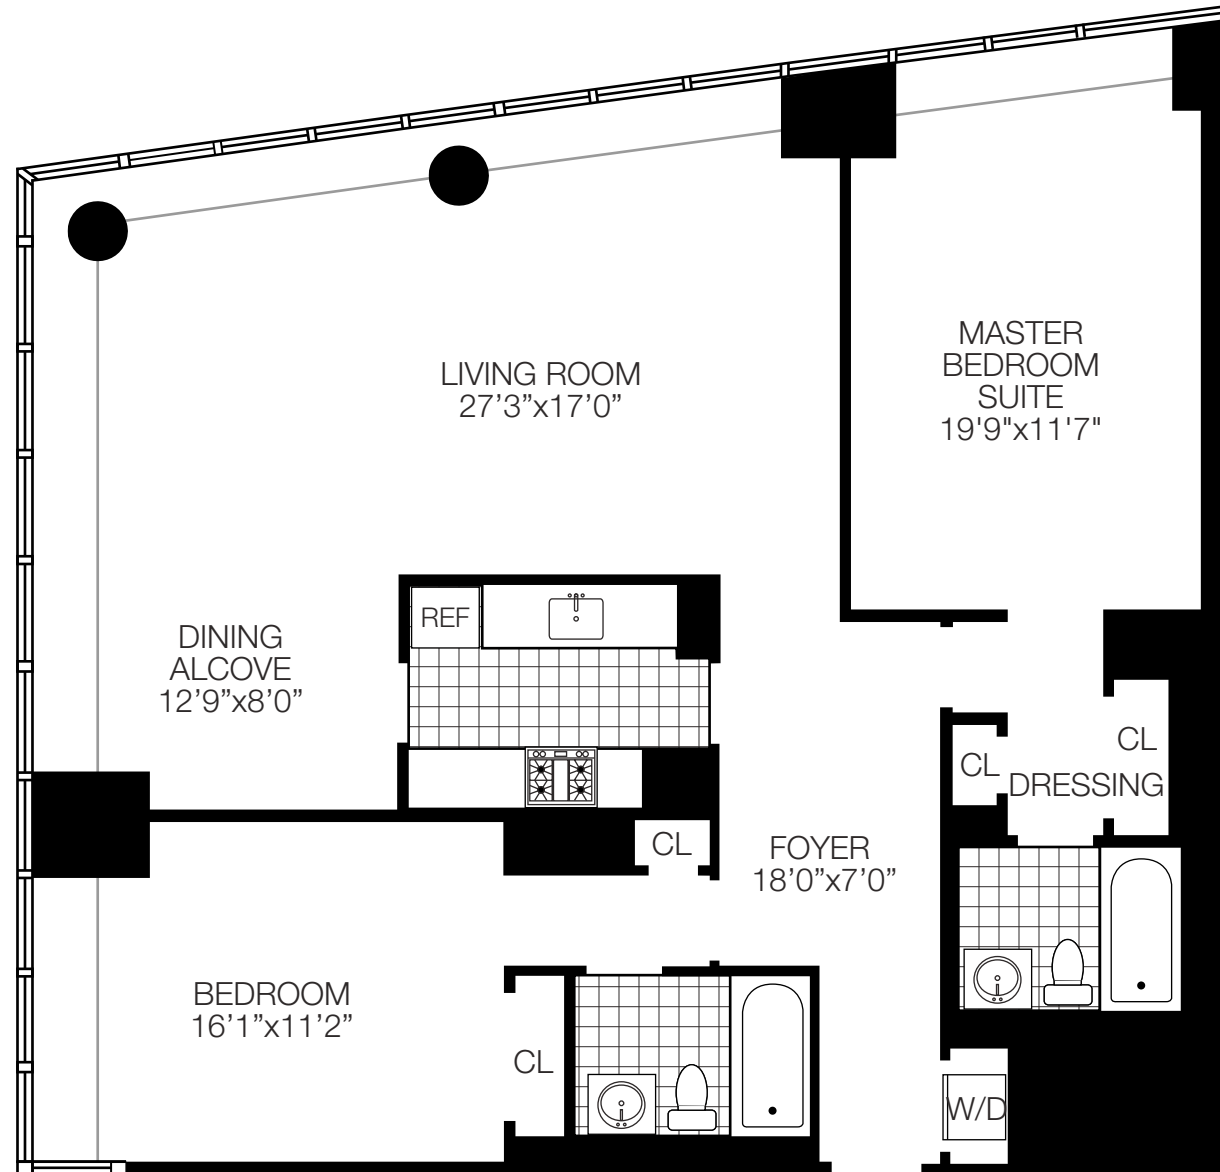

One East River Place

F

TWO BEDROOM
TWO BATH
FLOORS 2-48

525 EAST 72ND STREET
NEW YORK, NEW YORK 10021
212-249-7400
www.solowresidential.com

SOLOW57
SOLOW BUILDING COMPANY

The unit layout, square footage and dimensions are approximate. Apartments may vary in layout and equipment.