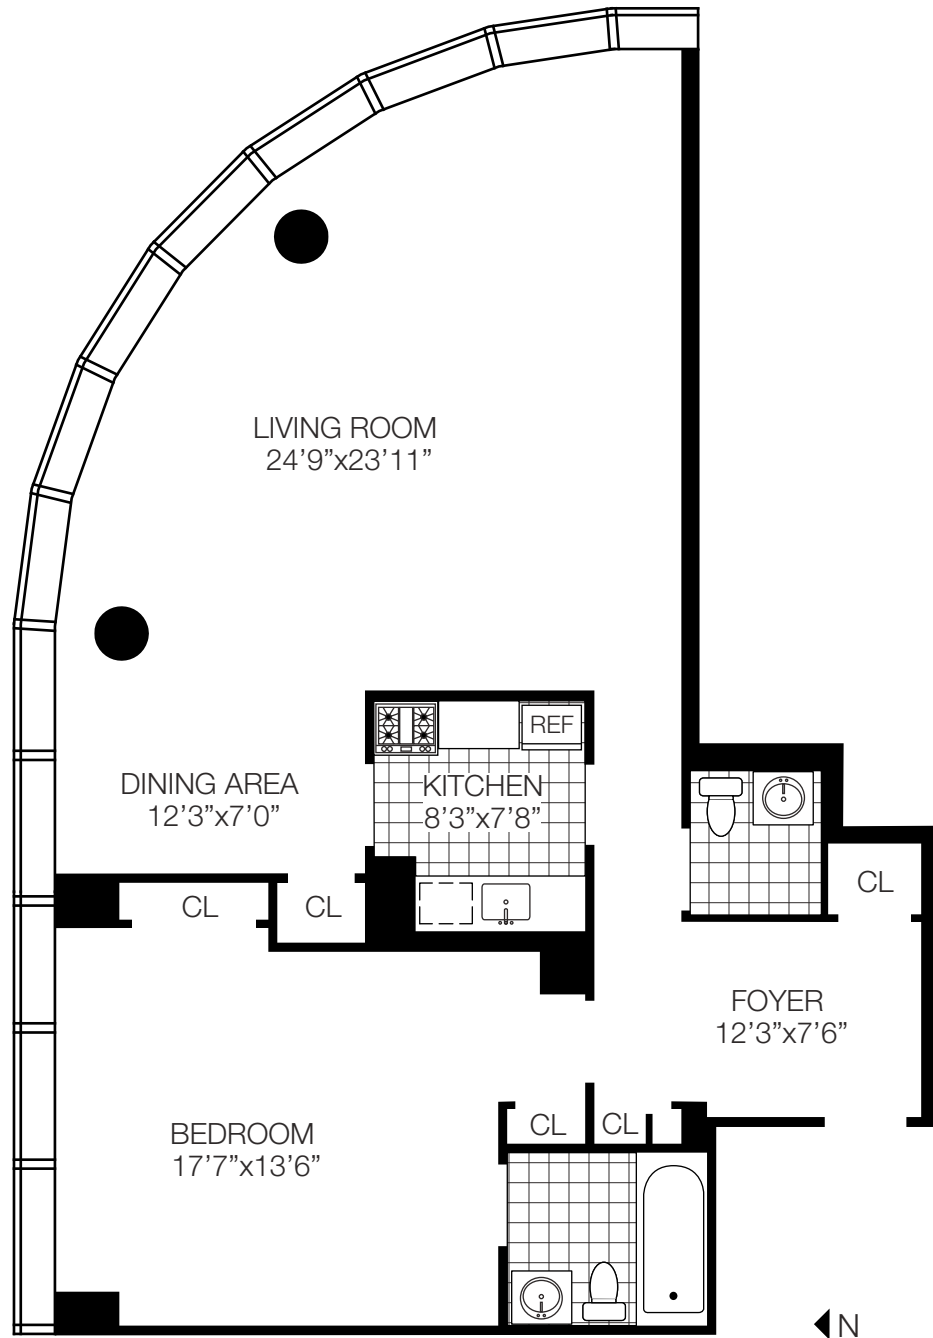

265E66

**B**

ONE BEDROOM  
ONE AND A HALF BATH

265 EAST 66TH STREET  
NEW YORK, NEW YORK 10065  
212-249-0303  
www.solowresidential.com

**SOLOW57**  
SOLOW BUILDING COMPANY

The unit layout, square footage and dimensions are approximate. Apartments may vary in layout and equipment.