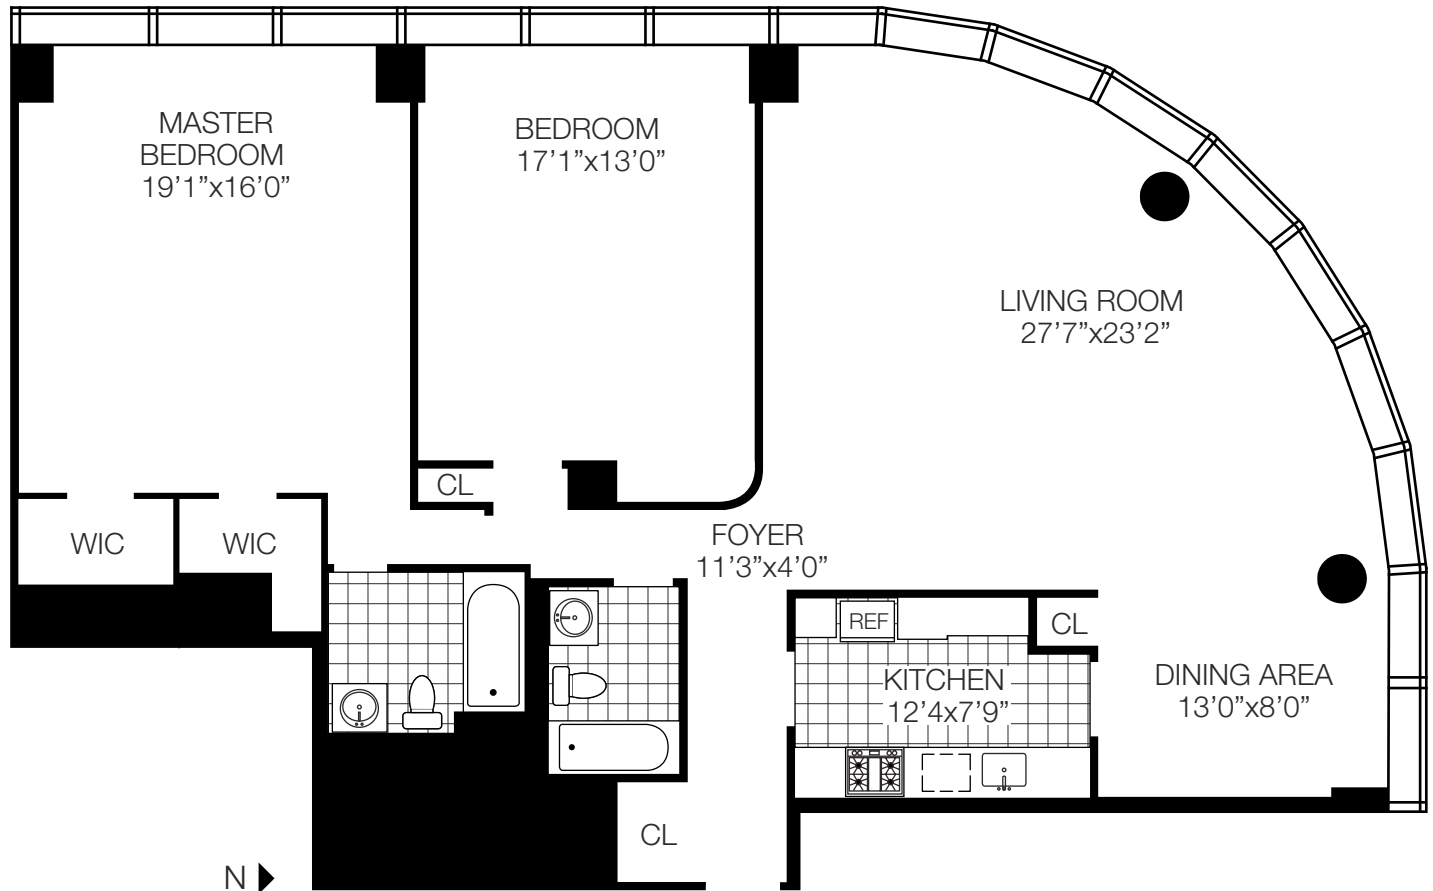

265E66

C

TWO BEDROOM
TWO BATH

265 EAST 66TH STREET
NEW YORK, NEW YORK 10065
212-249-0303
www.solowresidential.com

SOLOW57
SOLOW BUILDING COMPANY

The unit layout, square footage and dimensions are approximate. Apartments may vary in layout and equipment.