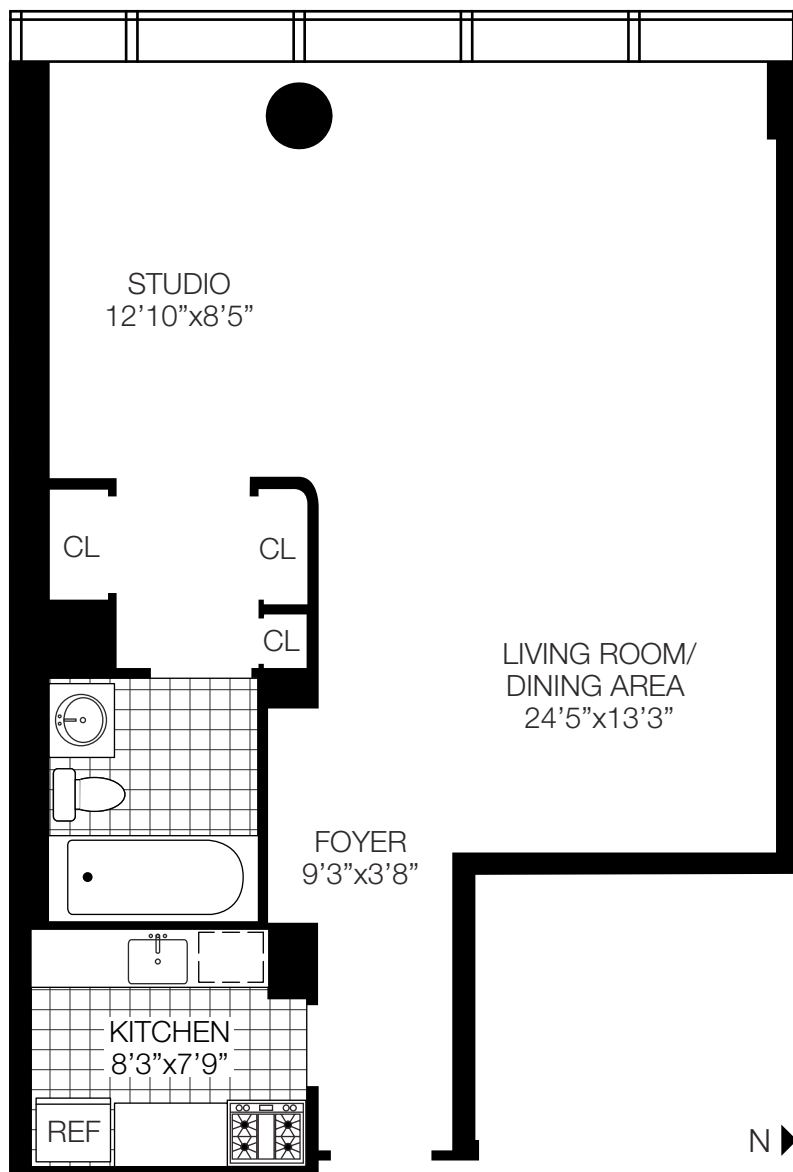

265E66

D

ALCOVE STUDIO
ONE BATH

265 EAST 66TH STREET
NEW YORK, NEW YORK 10065
212-249-0303
www.solowresidential.com

SOLOW57
SOLOW BUILDING COMPANY

The unit layout, square footage and dimensions are approximate. Apartments may vary in layout and equipment.