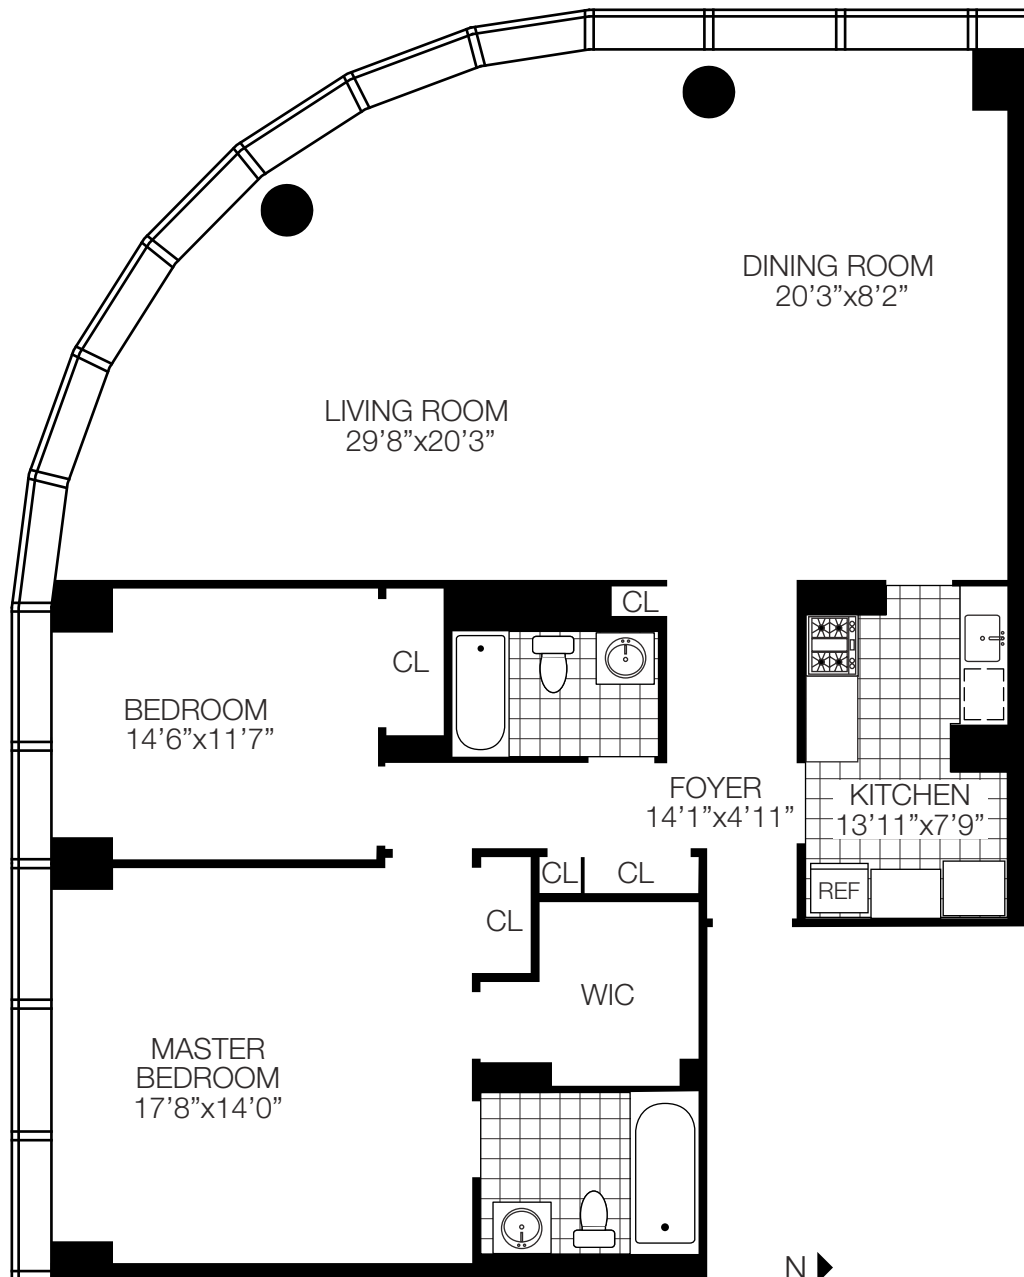

265E66

E

TWO BEDROOM
TWO BATH

265 EAST 66TH STREET
NEW YORK, NEW YORK 10065
212-249-0303
www.solowresidential.com

SOLOW57
SOLOW BUILDING COMPANY

The unit layout, square footage and dimensions are approximate. Apartments may vary in layout and equipment.