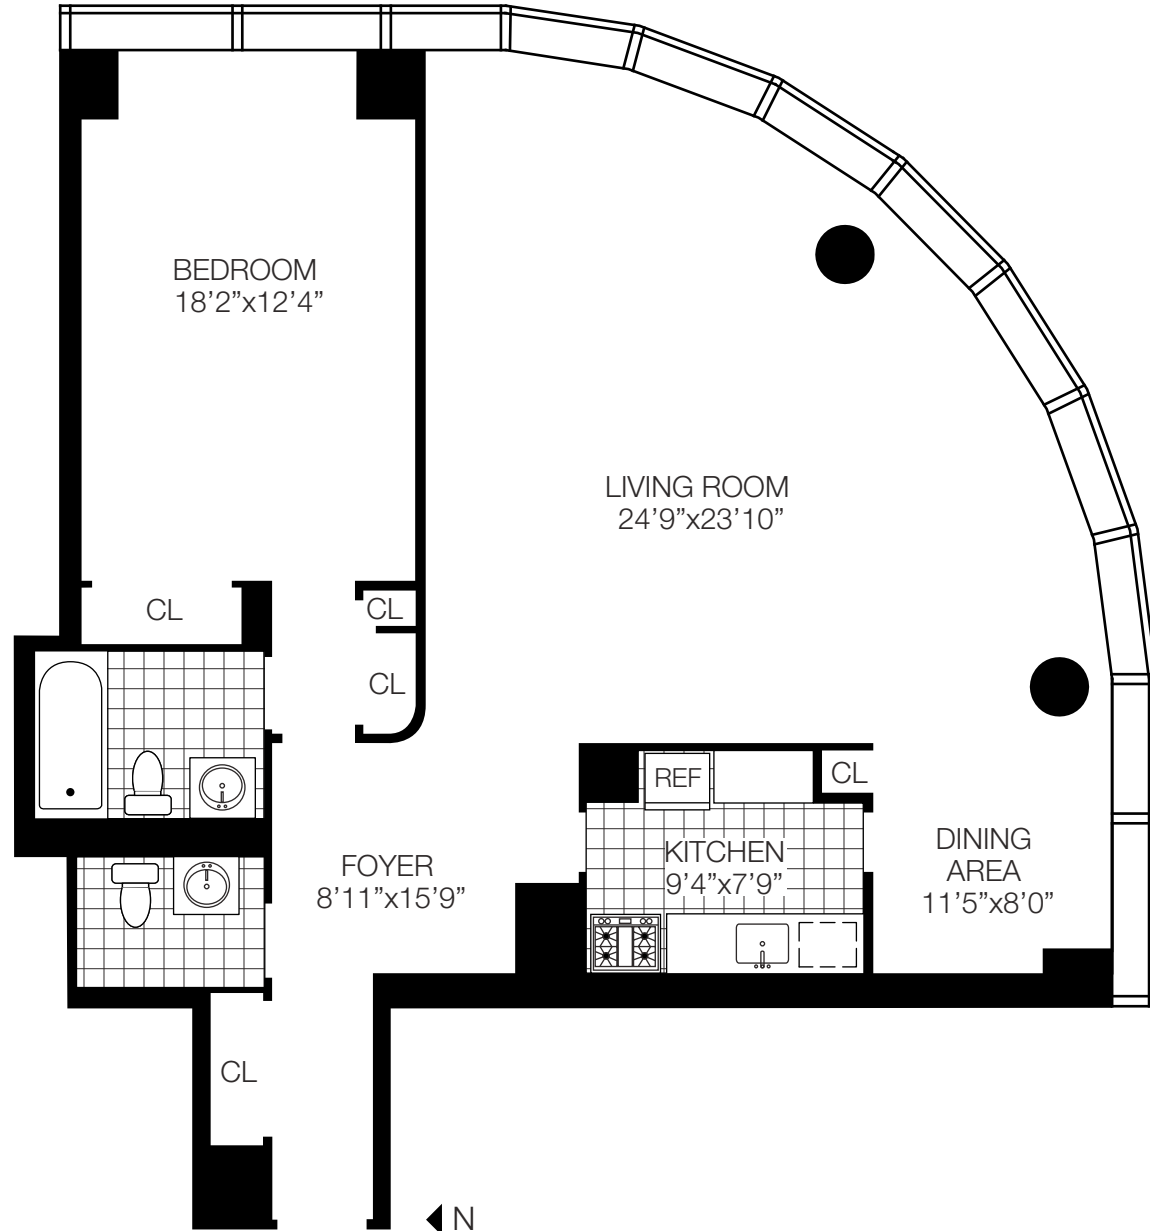

265E66

F

ONE BEDROOM  
ONE AND A HALF BATH

265 EAST 66TH STREET  
NEW YORK, NEW YORK 10065  
212-249-0303  
[www.solowresidential.com](http://www.solowresidential.com)

**SOLOW57**  
SOLOW BUILDING COMPANY

The unit layout, square footage and dimensions are approximate. Apartments may vary in layout and equipment.