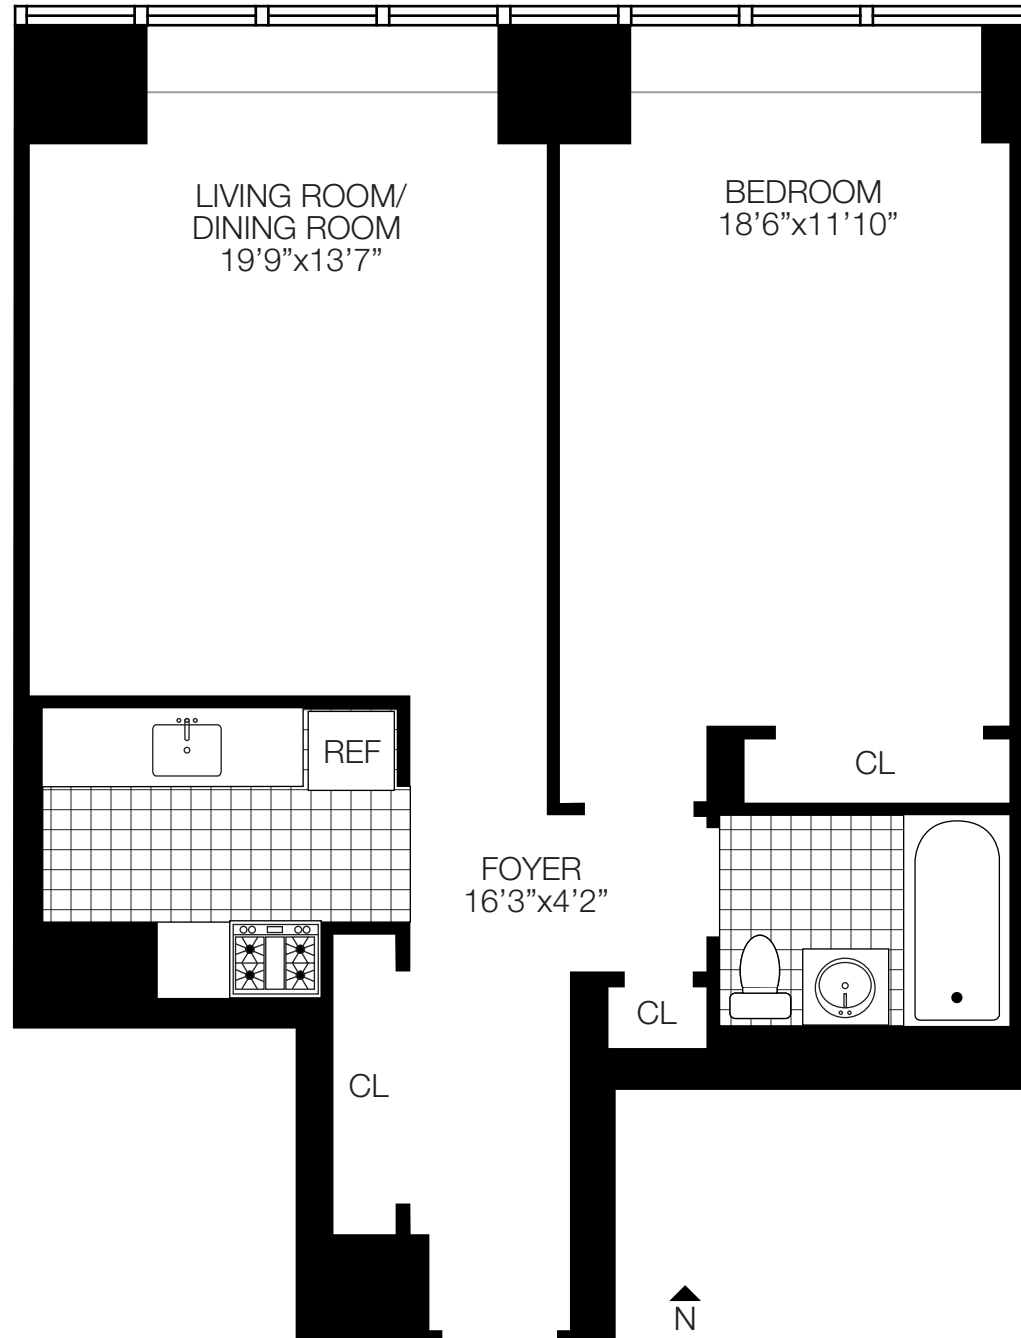

# One East River Place

## B

ONE BEDROOM  
ONE BATH  
FLOORS 2-48

525 EAST 72ND STREET  
NEW YORK, NEW YORK 10021  
212-249-7400  
[www.solowresidential.com](http://www.solowresidential.com)

**SOLOW57**  
SOLOW BUILDING COMPANY

The unit layout, square footage and dimensions are approximate. Apartments may vary in layout and equipment.