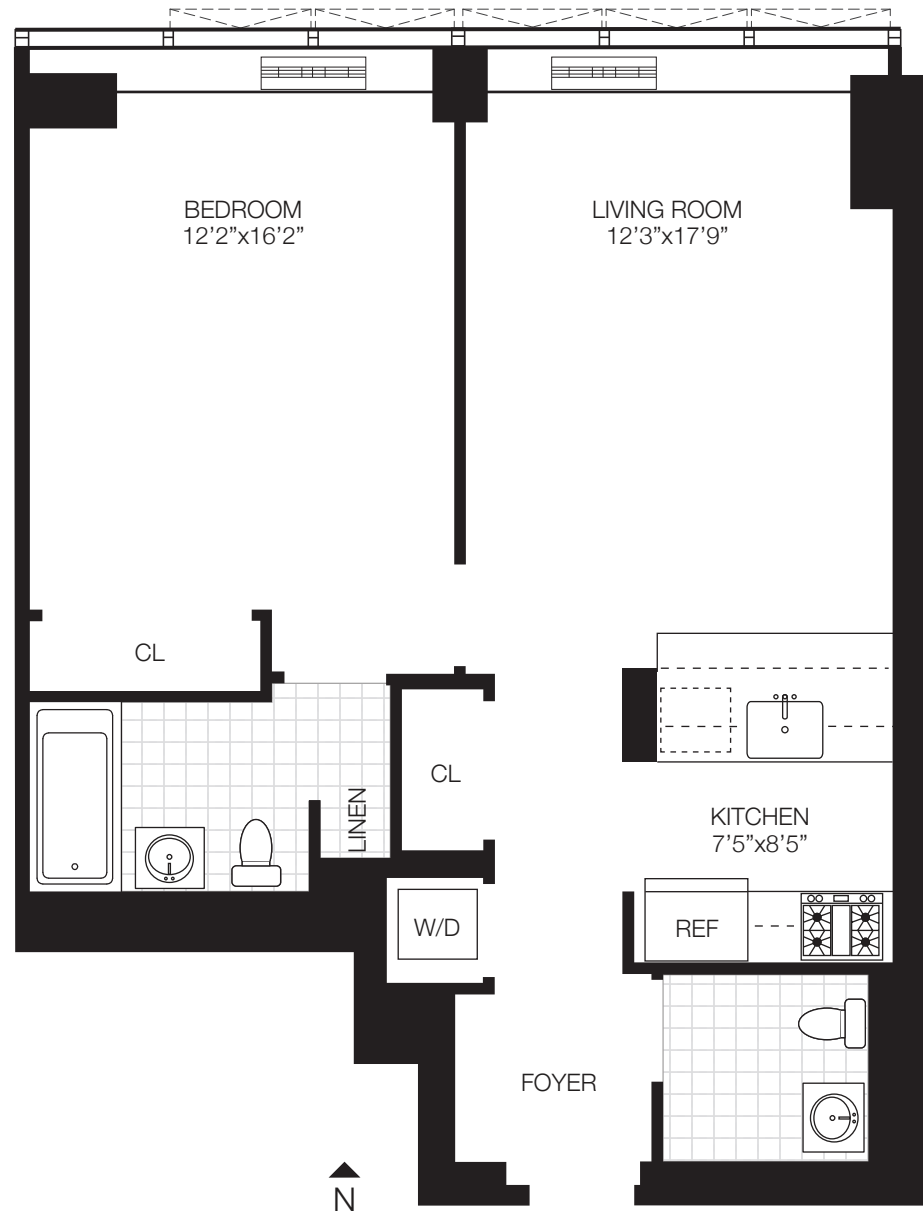

TwoSutton PlaceNorth

A

FLOORS 2-35
ONE BEDROOM
1.5 BATHS

1113 YORK AVENUE
NEW YORK, NEW YORK 10065
212-829-9000
www.twosuttonplacenorth.com

SOLO9W57
SOLOW BUILDING COMPANY

The unit layout, square footage and dimensions are approximate. Apartments may vary in layout and equipment.