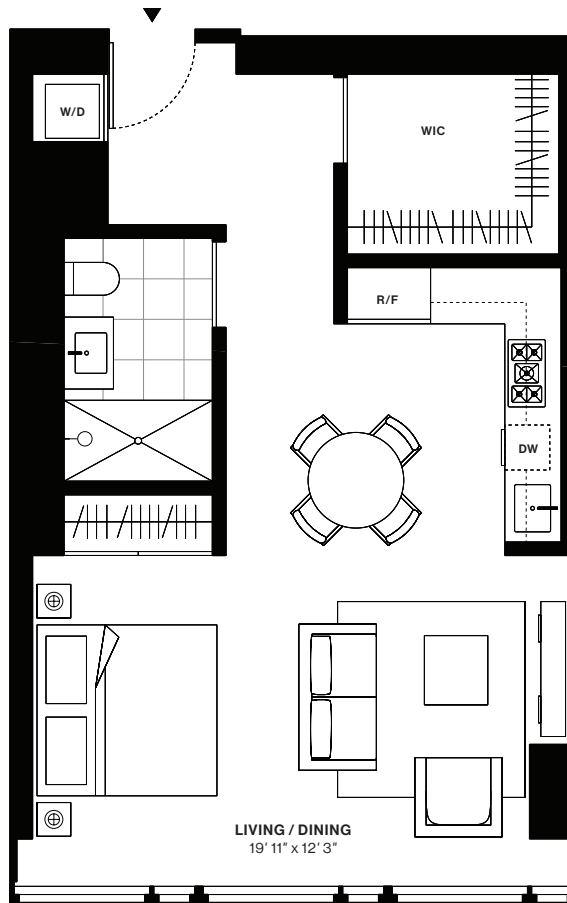

685 FIRST AVENUE

Solow Building Company
Luxury Rentals

Designed by
Richard Meier & Partners Architects

Residence A

Floors 3-21

Studio
1 Bathroom

Interior
671 sq.ft

212 685 3900
685FirstAveRentals.com