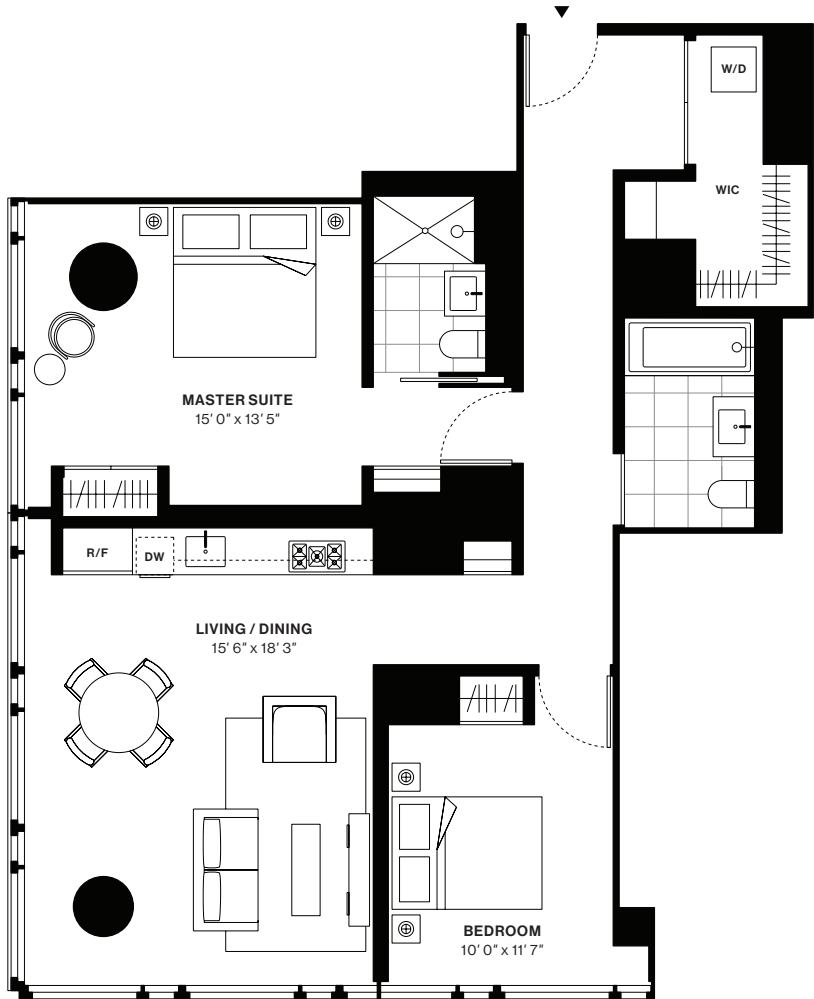

685 FIRST AVENUE

Solow Building Company
Luxury Rentals

Designed by
Richard Meier & Partners Architects

Residence C

Floors 3-21

2 Bedrooms
2 Bathrooms

Interior
1,201 sq.ft

212 685 3900
685FirstAveRentals.com