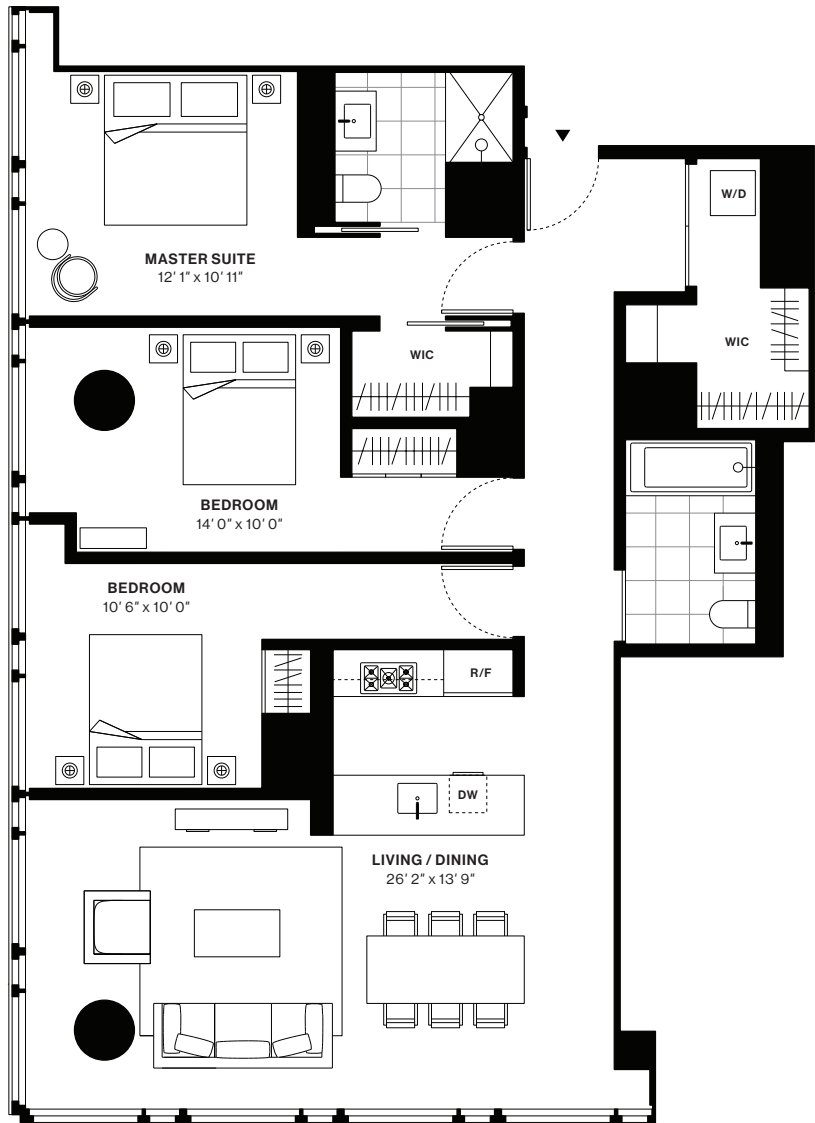

685 FIRST AVENUE

Solow Building Company
Luxury Rentals

Designed by
Richard Meier & Partners Architects

Residence C

Floors 22-27

3 Bedrooms
2 Bathrooms

Interior
1,460 sq.ft

212 685 3900
685FirstAveRentals.com

Leasing Gallery:
685 First Avenue
New York, NY 10016