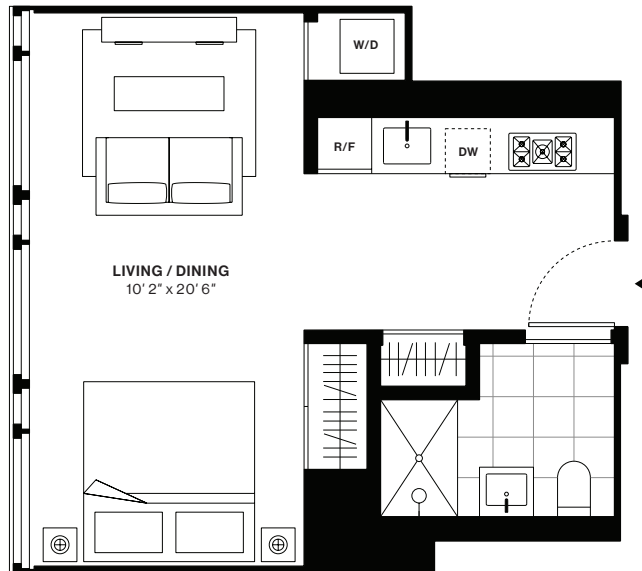

685 FIRST AVENUE

Solow Building Company
Luxury Rentals

Designed by
Richard Meier & Partners Architects

Residence D

Floors 3-21

Studio
1 Bathroom

Interior
445 sq.ft

212 685 3900
685FirstAveRentals.com