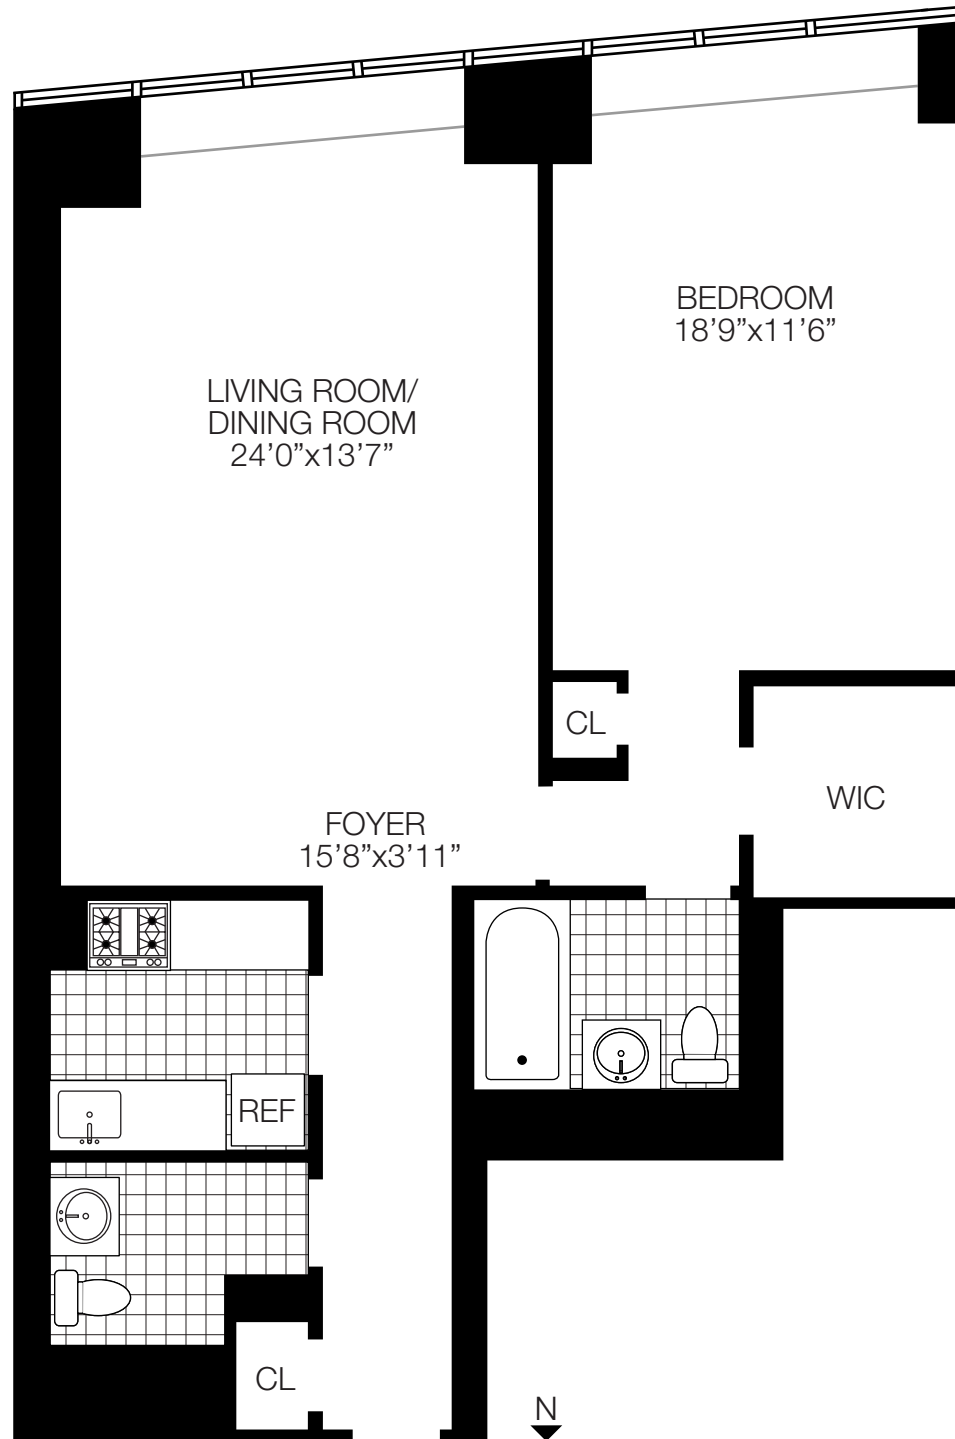

One East River Place

G

ONE BEDROOM
ONE AND A HALF BATH
FLOORS 2-48

525 EAST 72ND STREET
NEW YORK, NEW YORK 10021
212-249-7400
www.solowresidential.com

SOLOW9W57
SOLOW BUILDING COMPANY

The unit layout, square footage and dimensions are approximate. Apartments may vary in layout and equipment.