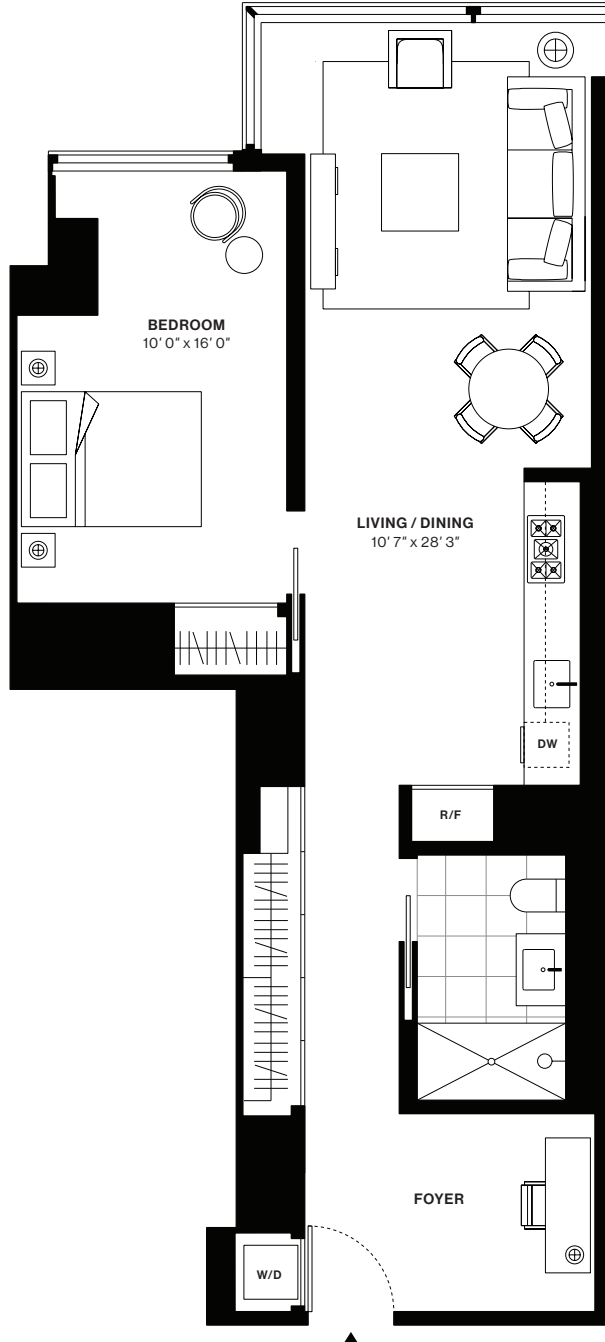

685 FIRST AVENUE

Solow Building Company
Luxury Rentals

Designed by
Richard Meier & Partners Architects

Residence F

Floors 3-27

1 Bedroom
1 Bathroom

Interior
862 sq.ft

212 685 3900
685FirstAveRentals.com

Leasing Gallery:
685 First Avenue
New York, NY 10016