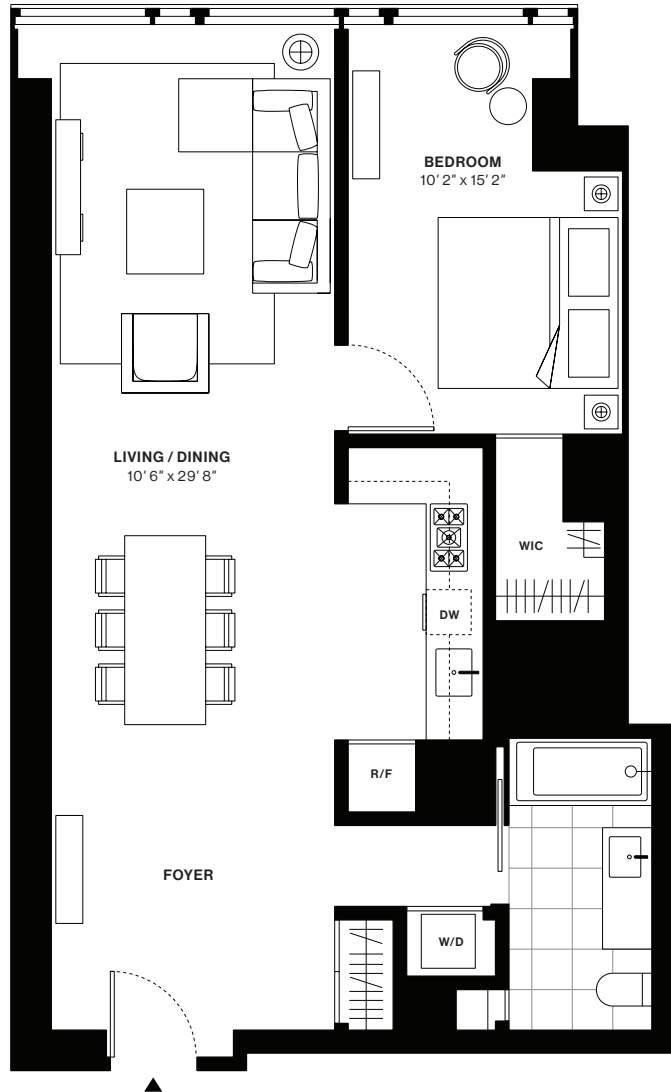

685 FIRST AVENUE

Solow Building Company
Luxury Rentals

Designed by
Richard Meier & Partners Architects

Residence G

Floors 5-27

1 Bedroom
1 Bathroom

Interior
895 sq.ft

212 685 3900
685FirstAveRentals.com

Leasing Gallery:
685 First Avenue
New York, NY 10016