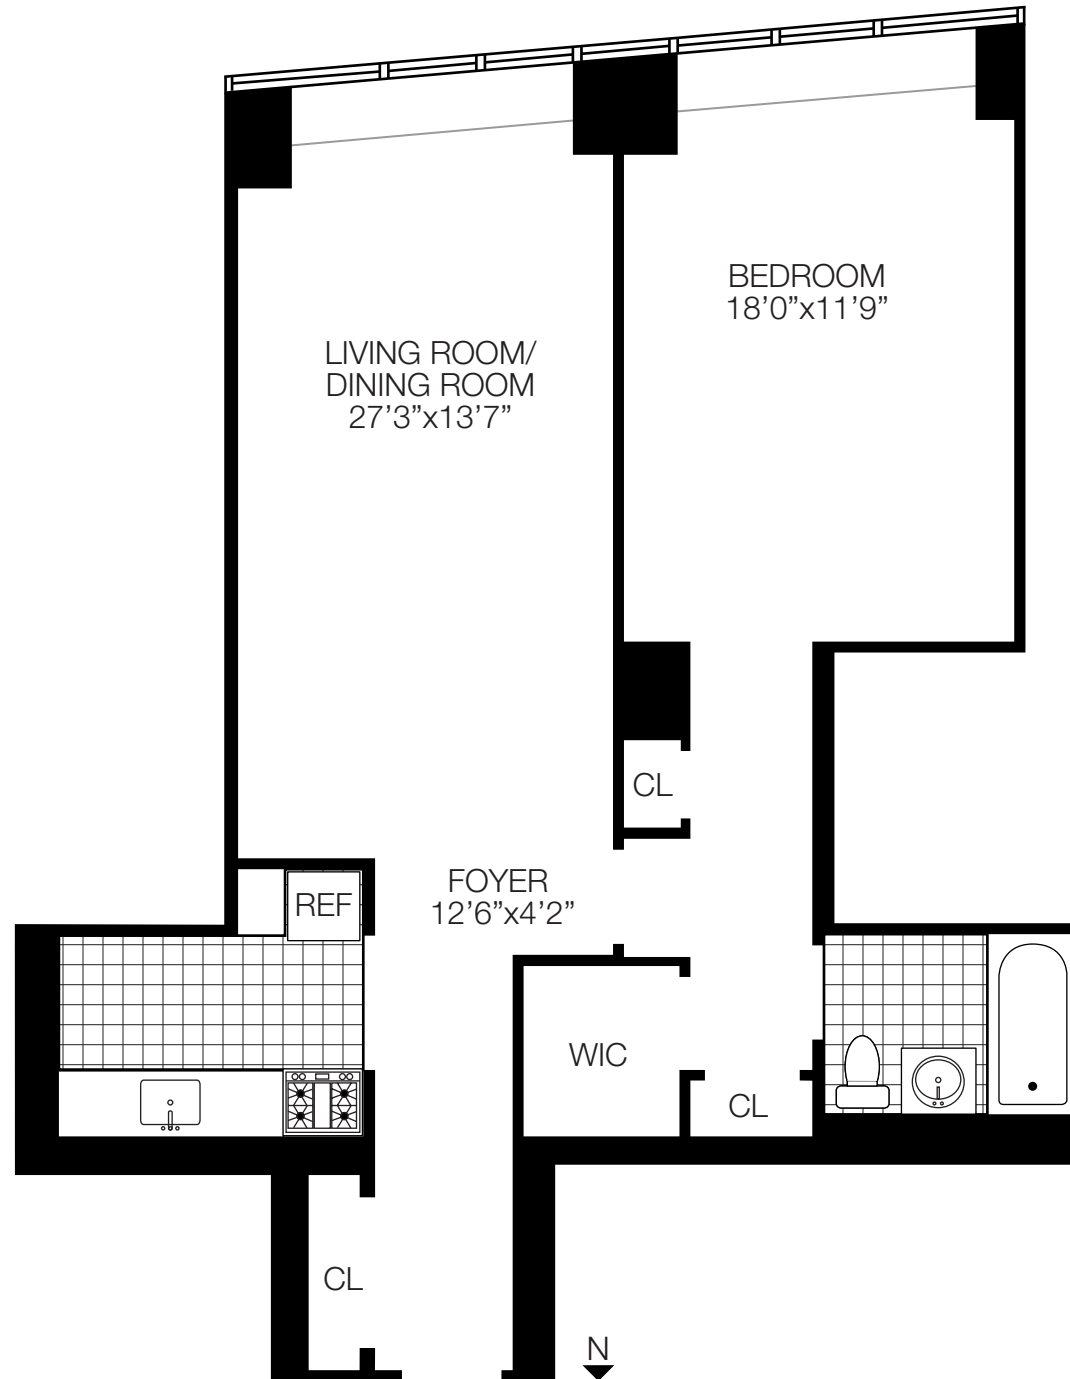

One East River Place

H

ONE BEDROOM
ONE BATH
FLOORS 2-48

525 EAST 72ND STREET
NEW YORK, NEW YORK 10021
212-249-7400
www.solowresidential.com

SOLOW57
SOLOW BUILDING COMPANY

The unit layout, square footage and dimensions are approximate. Apartments may vary in layout and equipment.