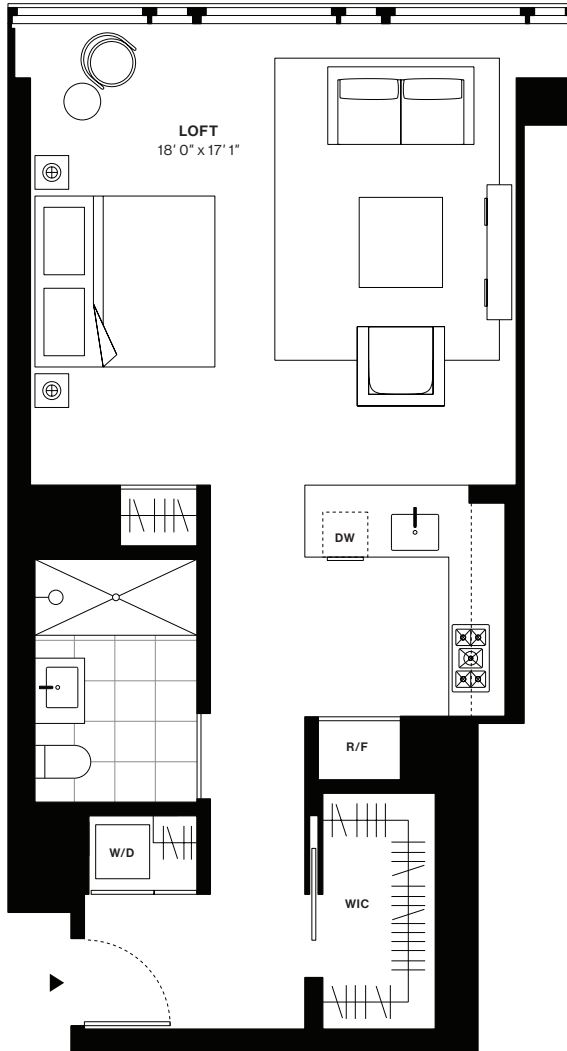

# 685 FIRST AVENUE

**Solow Building Company  
Luxury Rentals**

Designed by  
Richard Meier & Partners Architects

## Residence J

Floors 5-27

Loft Studio  
1 Bathroom

Interior  
718 sq.ft

212 685 3900  
685FirstAveRentals.com

**Leasing Gallery:**  
685 First Avenue  
New York, NY 10016