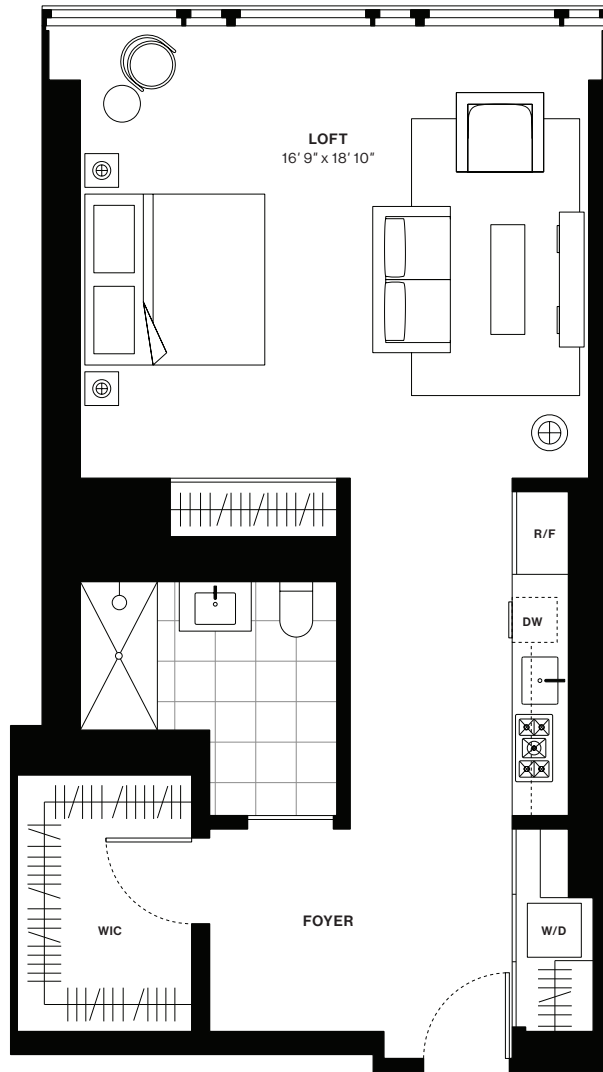

685 FIRST AVENUE

Solow Building Company
Luxury Rentals

Designed by
Richard Meier & Partners Architects

Residence K

Floor 4

Loft Studio
1 Bathroom

Interior
830 sq.ft

212 685 3900
685FirstAveRentals.com