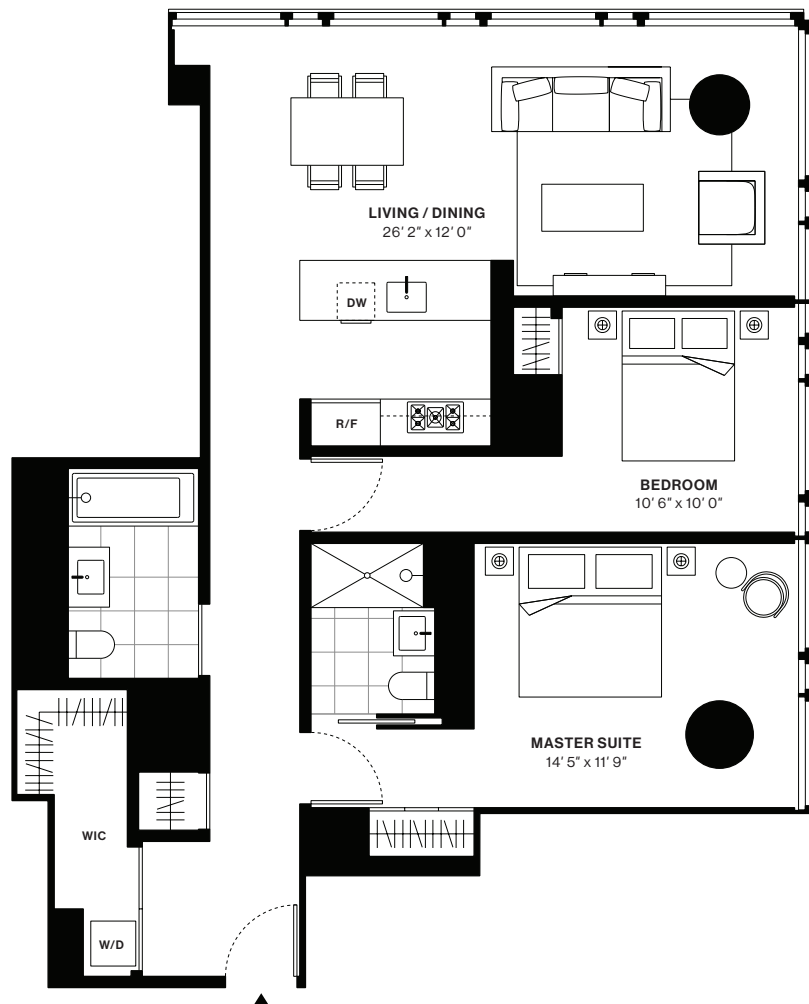

685 FIRST AVENUE

Solow Building Company
Luxury Rentals

Designed by
Richard Meier & Partners Architects

Residence M

Floors 3, 8, 10, 12,
15, 17, 19, 21

2 Bedrooms
2 Bathrooms

Interior
1,226 sq.ft

212 685 3900
685FirstAveRentals.com

Leasing Gallery:
685 First Avenue
New York, NY 10016