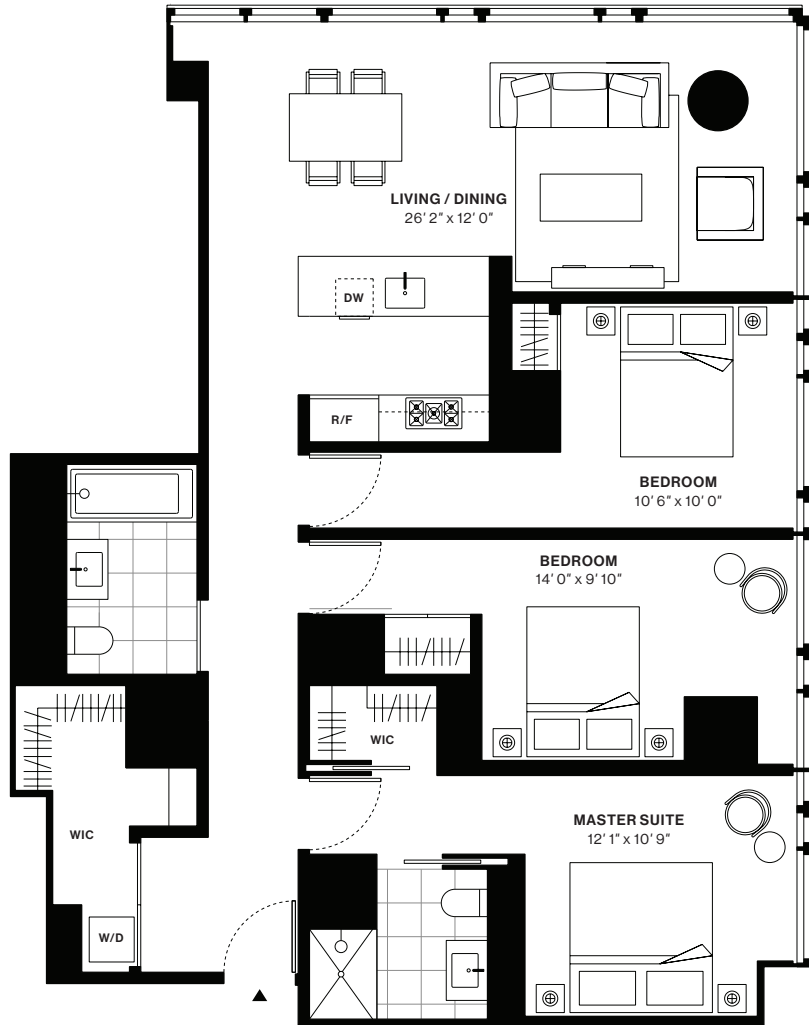

685 FIRST AVENUE

Solow Building Company
Luxury Rentals

Designed by
Richard Meier & Partners Architects

Residence M

Floors 22-27

3 Bedrooms
2 Bathrooms

Interior
1,415 sq.ft

212 685 3900
685FirstAveRentals.com

Leasing Gallery:
685 First Avenue
New York, NY 10016