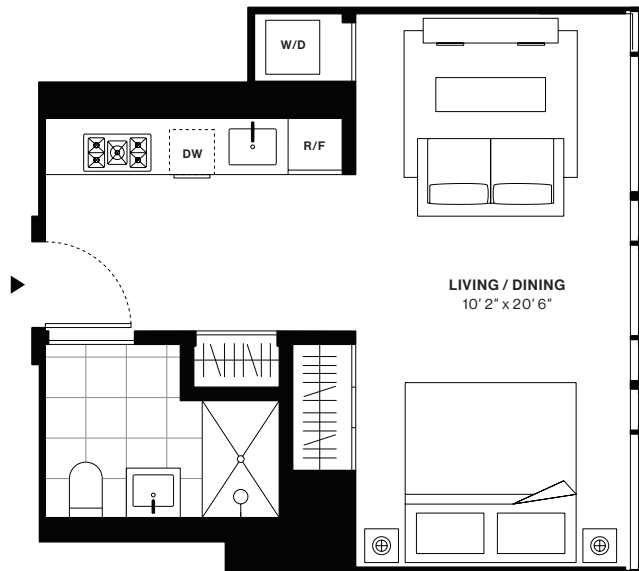

## Residence N

Floors 3-21

**Studio**  
**1 Bathroom**

**Interior**  
**445 sq.ft**

**212 685 3900**  
685FirstAveRentals.com

**Leasing Gallery:**  
685 First Avenue  
New York, NY 10016