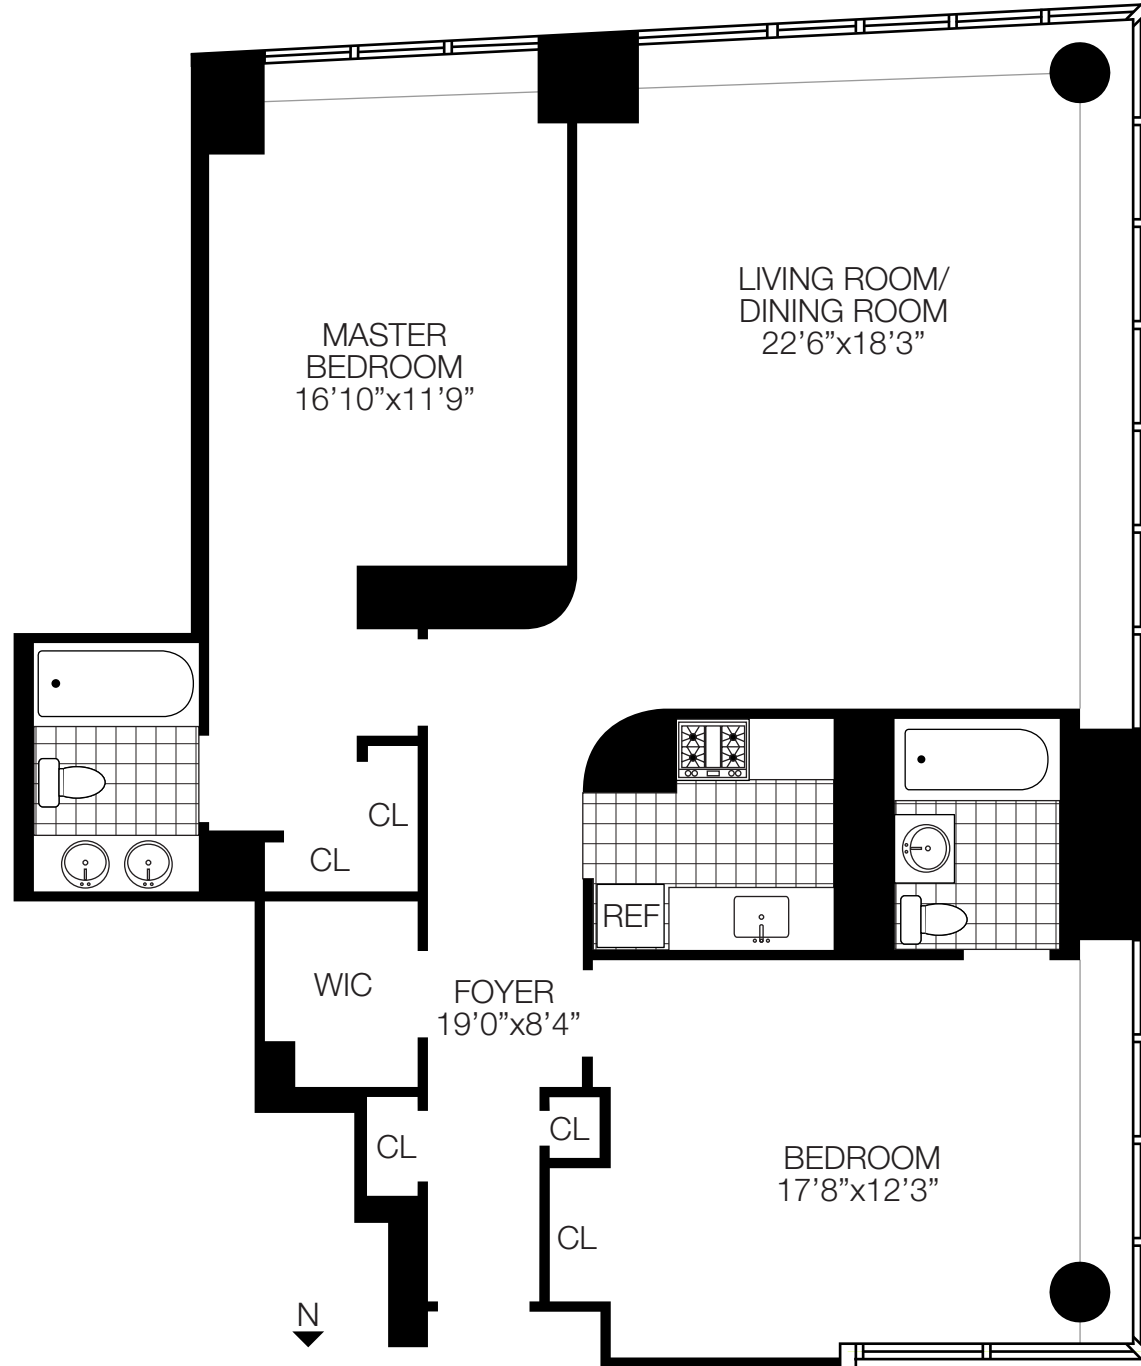

One East River Place

TWO BEDROOM
TWO BATH
FLOORS 2-48

525 EAST 72ND STREET
NEW YORK, NEW YORK 10021
212-249-7400
www.solowresidential.com

SOLOW57
SOLOW BUILDING COMPANY

The unit layout, square footage and dimensions are approximate. Apartments may vary in layout and equipment.