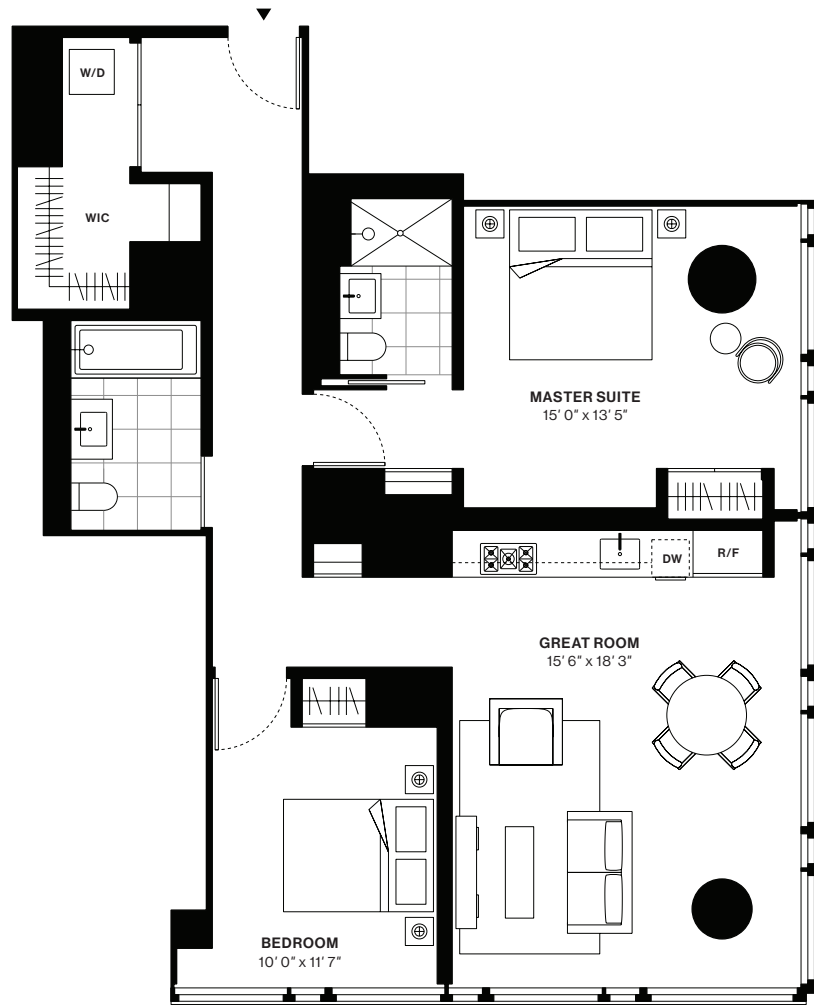

# 685 FIRST AVENUE

Solow Building Company  
Luxury Rentals

Designed by  
Richard Meier & Partners Architects

## Residence P

Floors 3-21

2 Bedrooms  
2 Bathrooms

Interior  
1,201 sq.ft

212 685 3900  
685FirstAveRentals.com

Leasing Gallery:  
685 First Avenue  
New York, NY 10016