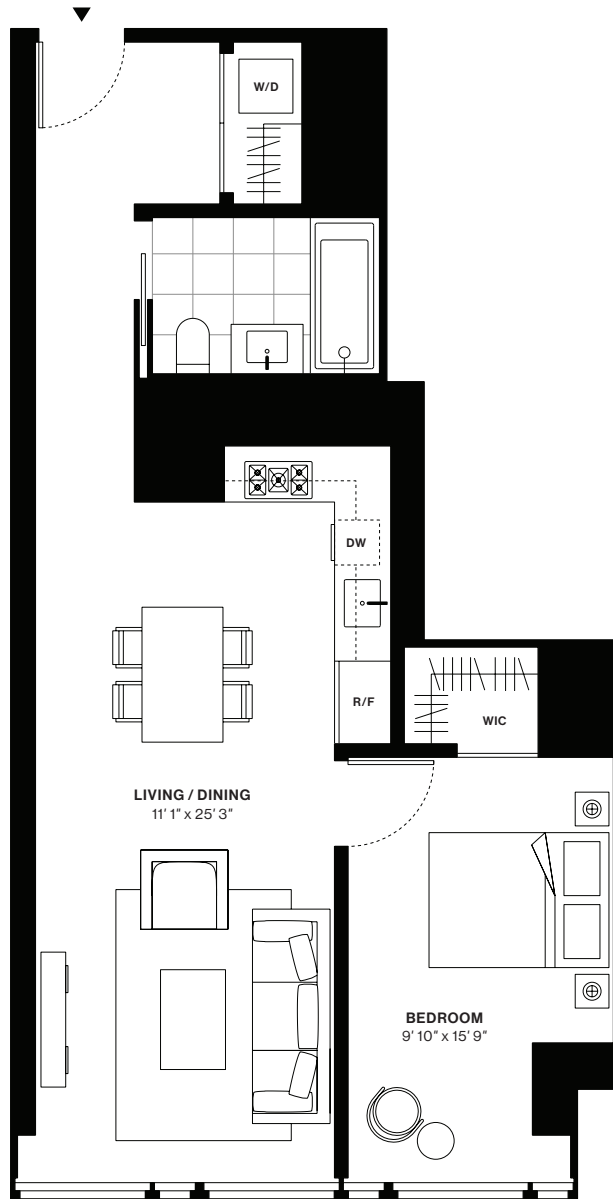

685 FIRST AVENUE

Solow Building Company
Luxury Rentals

Designed by
Richard Meier & Partners Architects

Residence Q

Floors 3-27

1 Bedroom
1 Bathroom

Interior
770 sq.ft

212 685 3900
685FirstAveRentals.com

Leasing Gallery:
685 First Avenue
New York, NY 10016