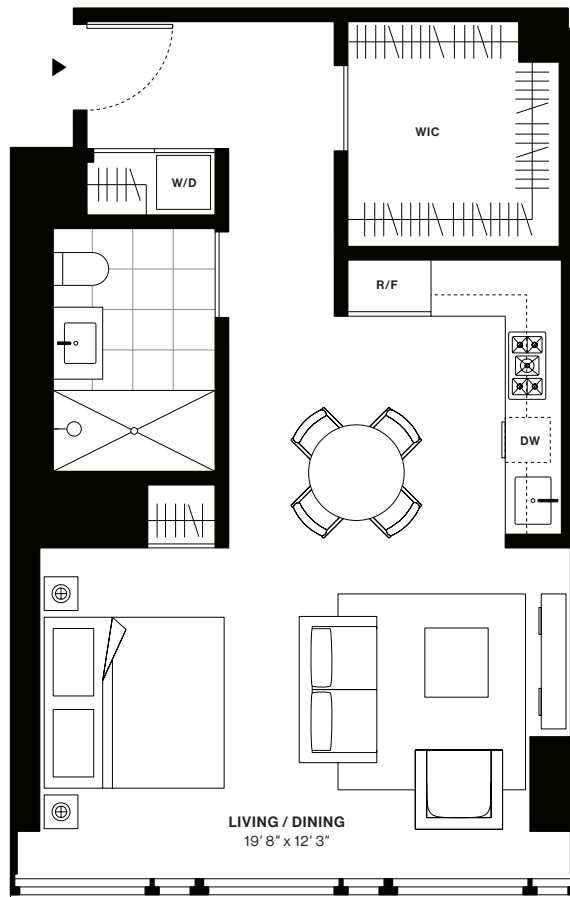

685 FIRST AVENUE

Solow Building Company
Luxury Rentals

Designed by
Richard Meier & Partners Architects

Residence S

Floors 3

Studio
1 Bathroom

Interior
680 sq.ft

212 685 3900
685FirstAveRentals.com