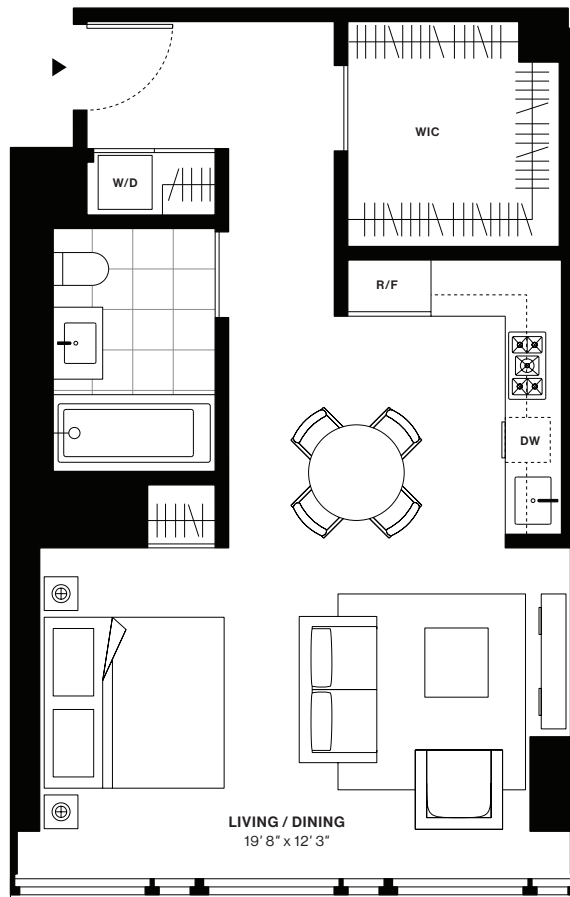

685 FIRST AVENUE

Solow Building Company
Luxury Rentals

Designed by
Richard Meier & Partners Architects

Residence S

Floors 4-21

Studio
1 Bathroom

Interior
680 sq.ft

212 685 3900
685FirstAveRentals.com