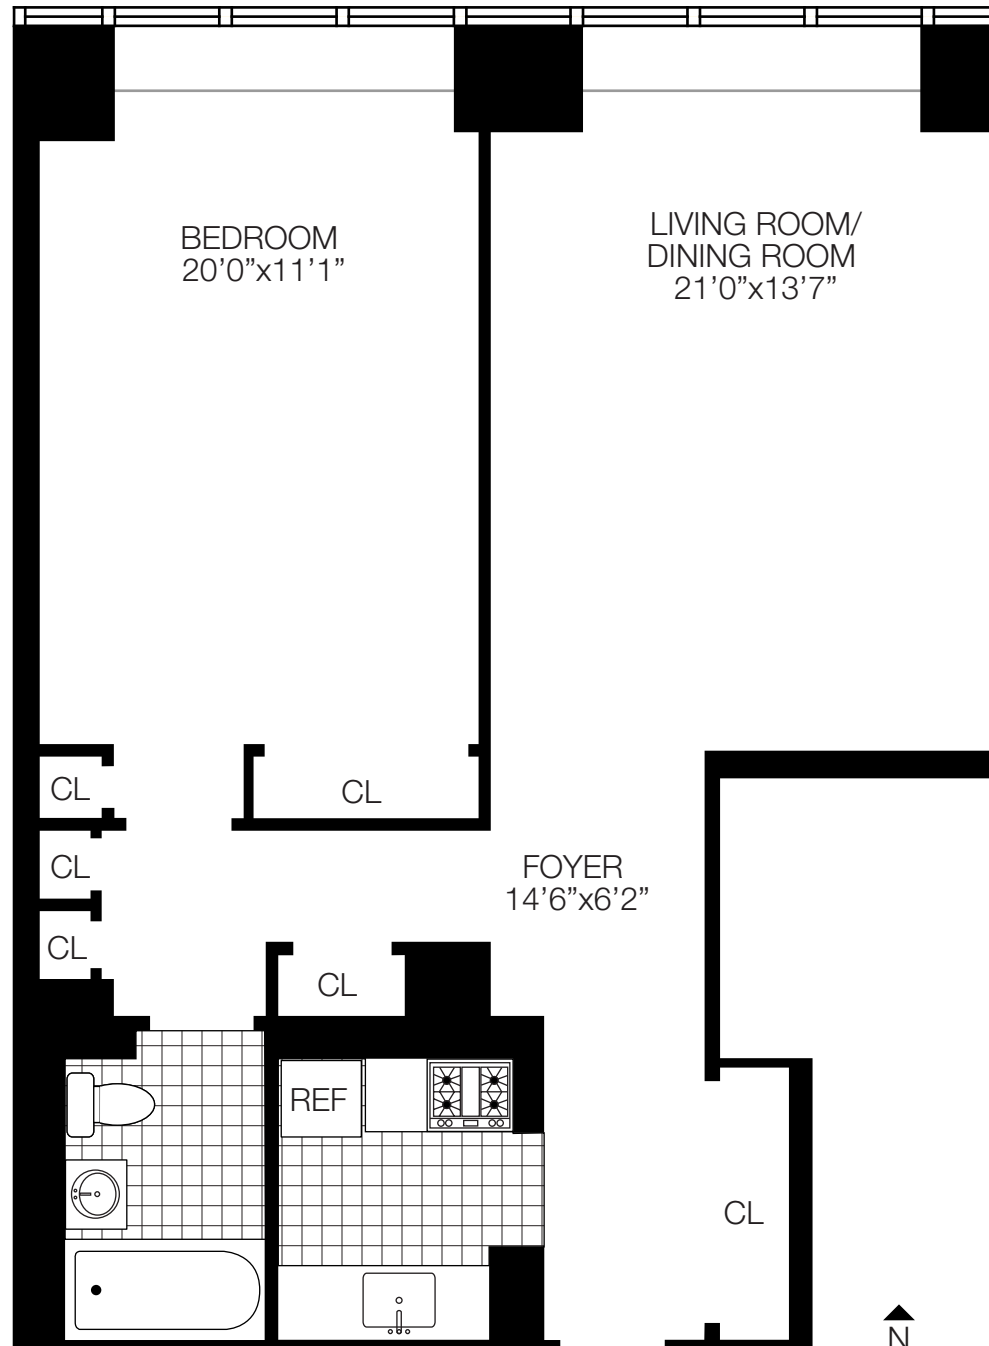

One East River Place

C

ONE BEDROOM
ONE BATH
FLOORS 26-48

525 EAST 72ND STREET
NEW YORK, NEW YORK 10021
212-249-7400
www.solowresidential.com

SOLOW9W57
SOLOW BUILDING COMPANY

The unit layout, square footage and dimensions are approximate. Apartments may vary in layout and equipment.