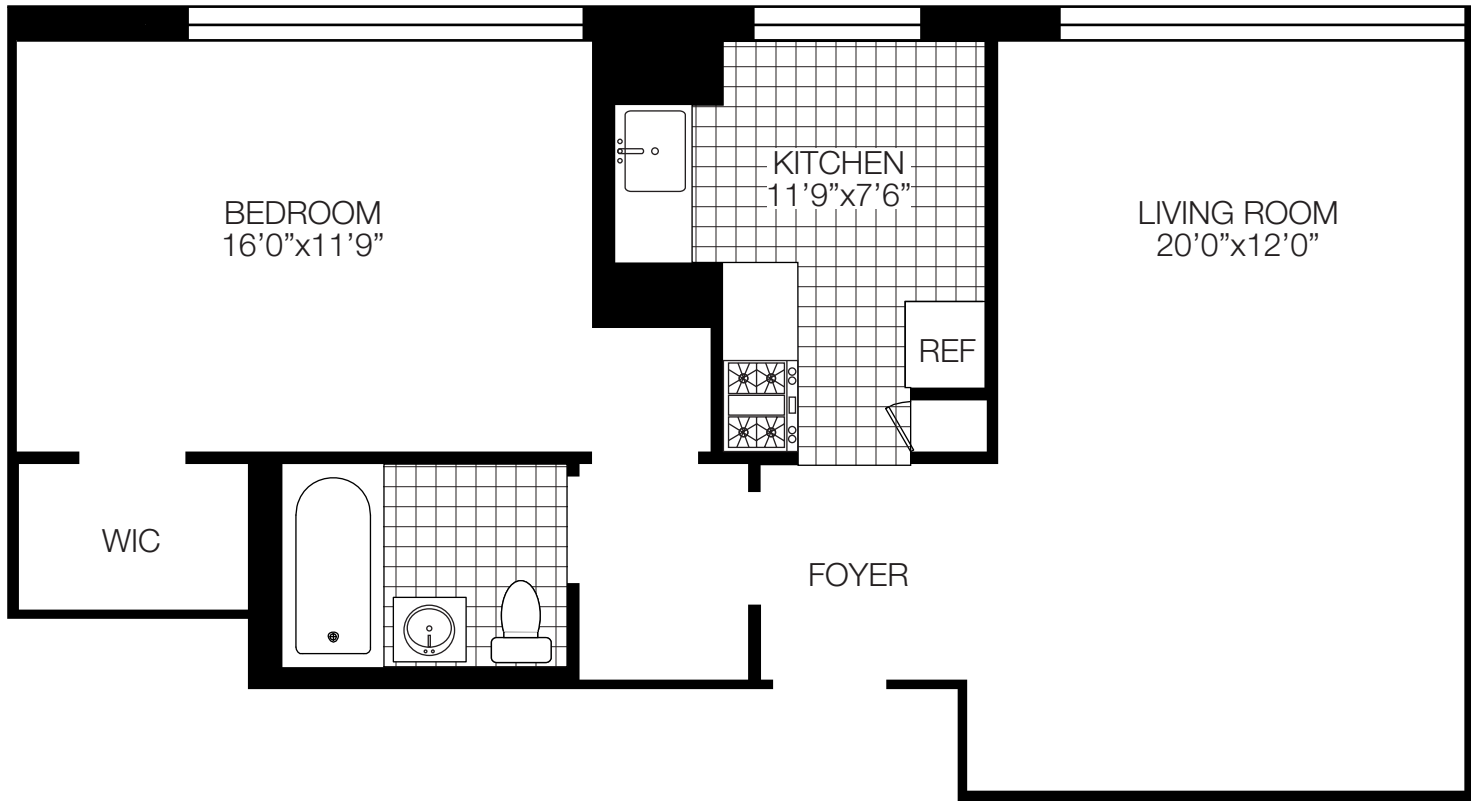

RIVERS BEND

B

ONE BEDROOM
ONE BATH
FLOORS 1-10

501 EAST 87TH STREET
NEW YORK, NEW YORK 10128
212-249-7400
www.solowresidential.com

SOLOW57
SOLOW BUILDING COMPANY

The unit layout, square footage and dimensions are approximate. Apartments may vary in layout and equipment.