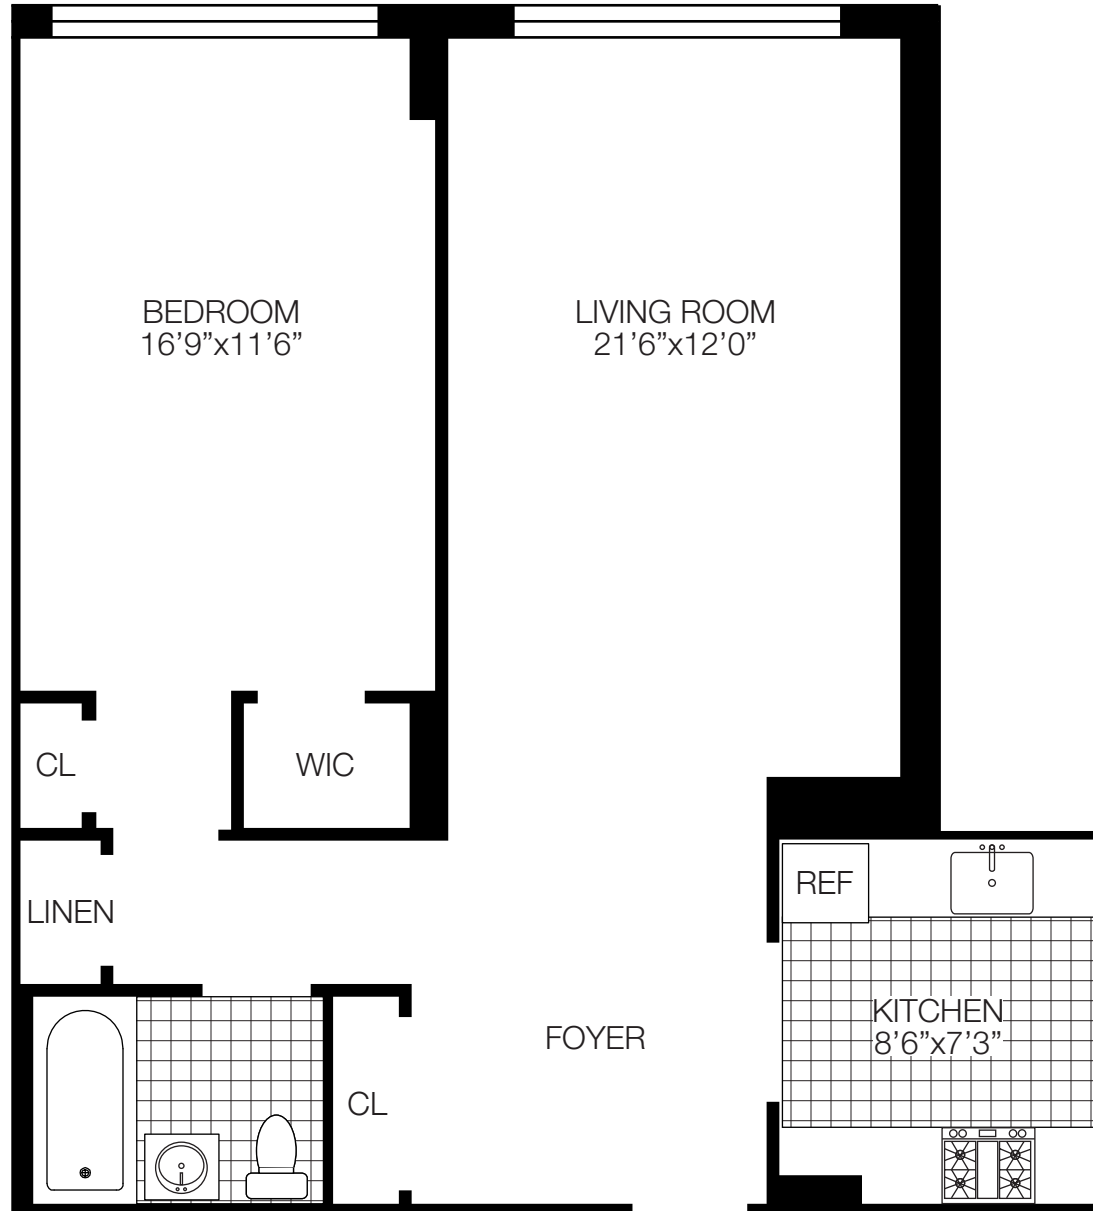

RIVERS BEND

E

ONE BEDROOM
ONE BATH
FLOORS 2-10

501 EAST 87TH STREET
NEW YORK, NEW YORK 10128
212-249-7400
www.solowresidential.com

SOLOW57
SOLOW BUILDING COMPANY

The unit layout, square footage and dimensions are approximate. Apartments may vary in layout and equipment.