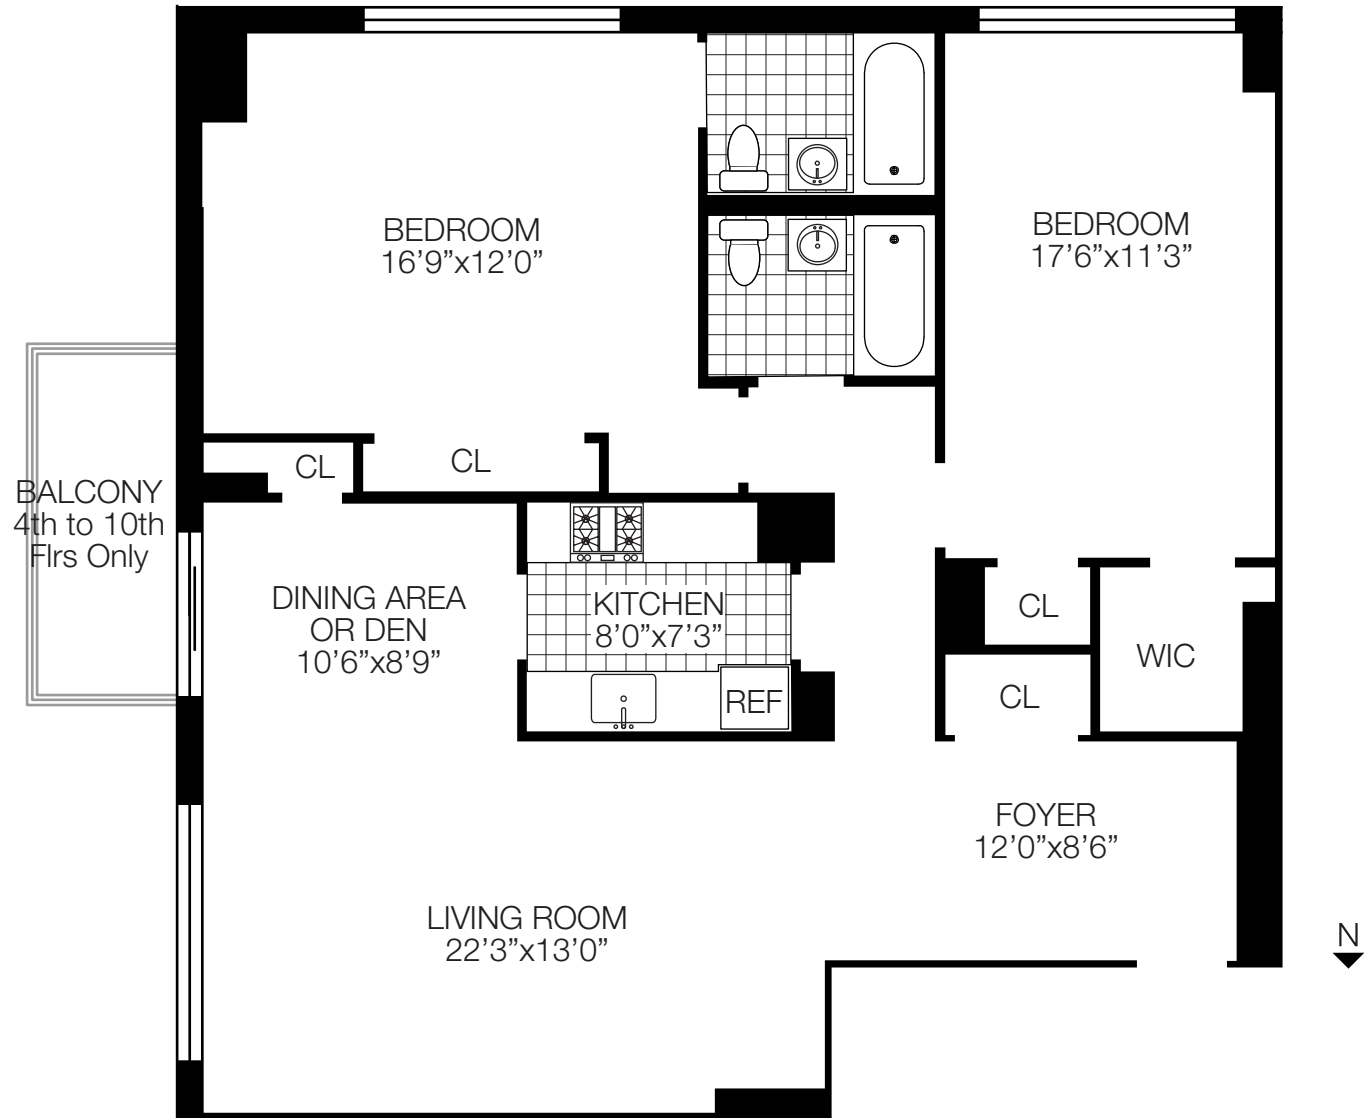

RIVERS BEND

F

TWO BEDROOM
TWO BATH
FLOORS 1-10

501 EAST 87TH STREET
NEW YORK, NEW YORK 10128
212-249-7400
www.solowresidential.com

SOLOW57
SOLOW BUILDING COMPANY

The unit layout, square footage and dimensions are approximate. Apartments may vary in layout and equipment.