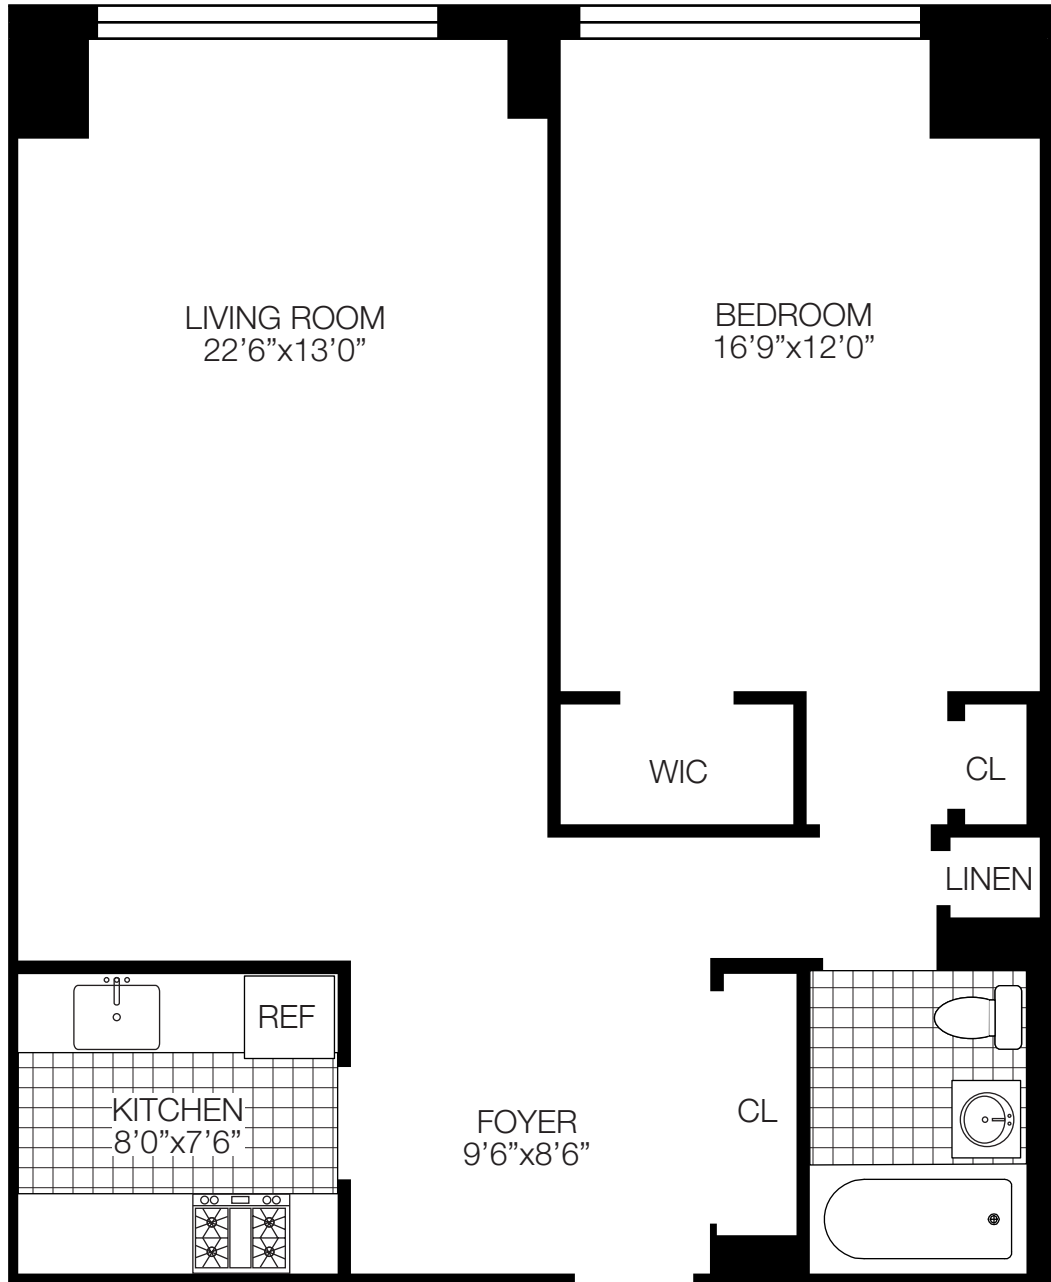

RIVERS BEND

G

ONE BEDROOM
ONE BATH
FLOORS 1-10

501 EAST 87TH STREET
NEW YORK, NEW YORK 10128
212-249-7400
www.solowresidential.com

SOLOW57
SOLOW BUILDING COMPANY

The unit layout, square footage and dimensions are approximate. Apartments may vary in layout and equipment.