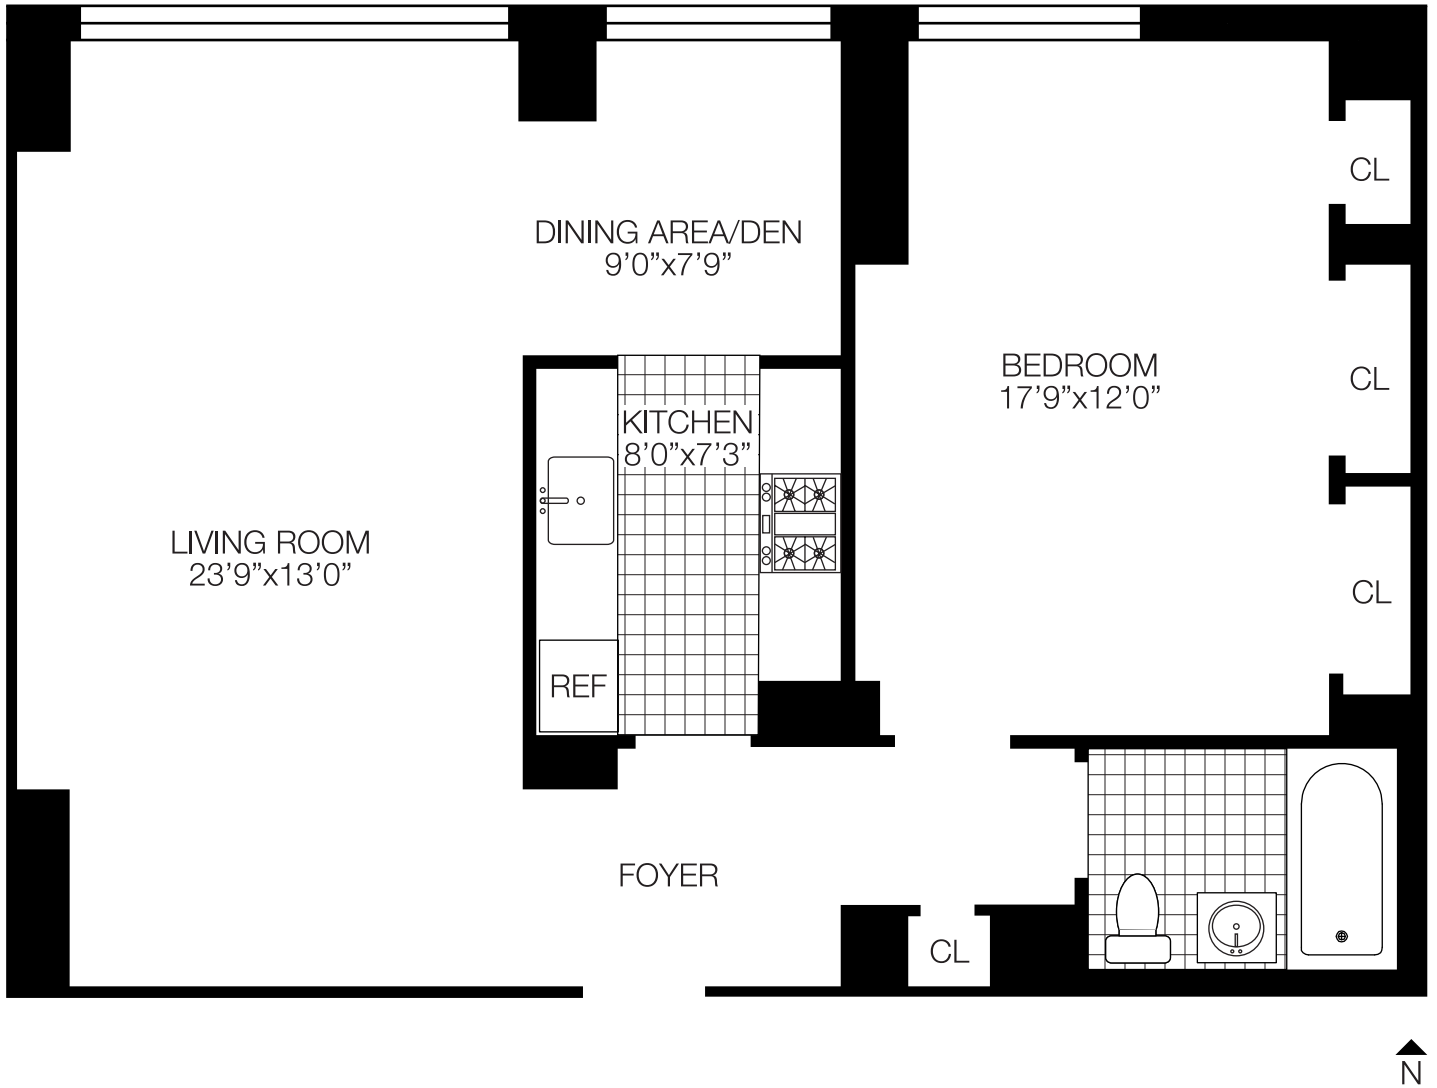

## A

ONE BEDROOM  
ONE BATH  
FLOORS 1-16

501 EAST 87TH STREET  
NEW YORK, NEW YORK 10128  
212-249-7400  
[www.solowresidential.com](http://www.solowresidential.com)

**SOLOW57**  
SOLOW BUILDING COMPANY

The unit layout, square footage and dimensions are approximate. Apartments may vary in layout and equipment.