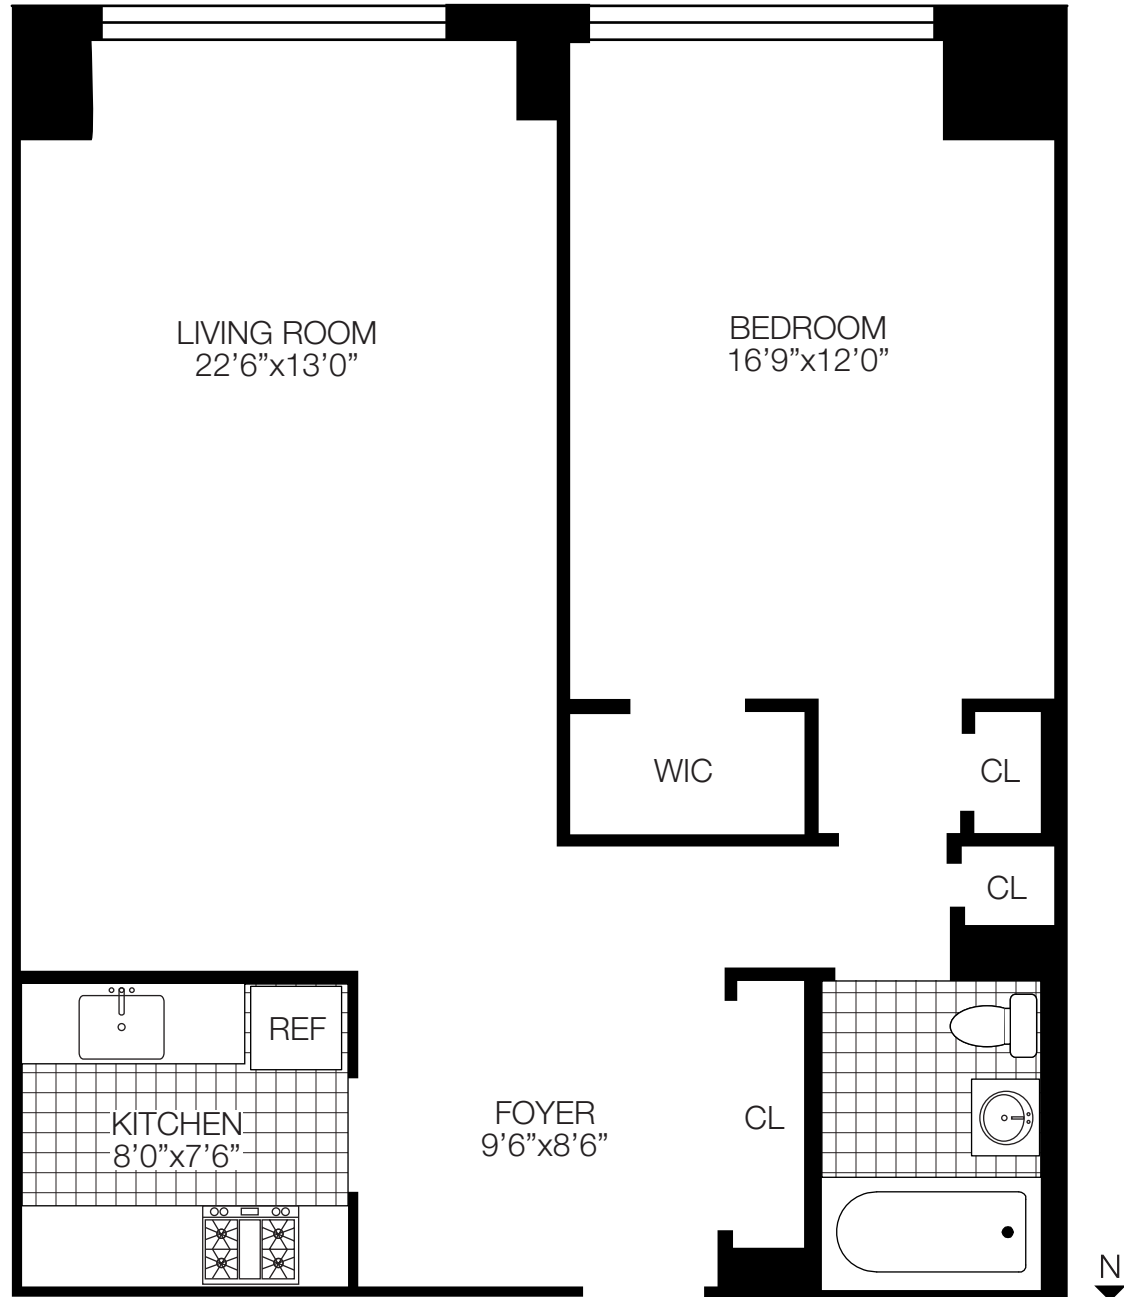

RIVERS BEND

F

ONE BEDROOM
ONE BATH
FLOORS 11-12

501 EAST 87TH STREET
NEW YORK, NEW YORK 10128
212-249-7400
www.solowresidential.com

SOLOW57
SOLOW BUILDING COMPANY

The unit layout, square footage and dimensions are approximate. Apartments may vary in layout and equipment.