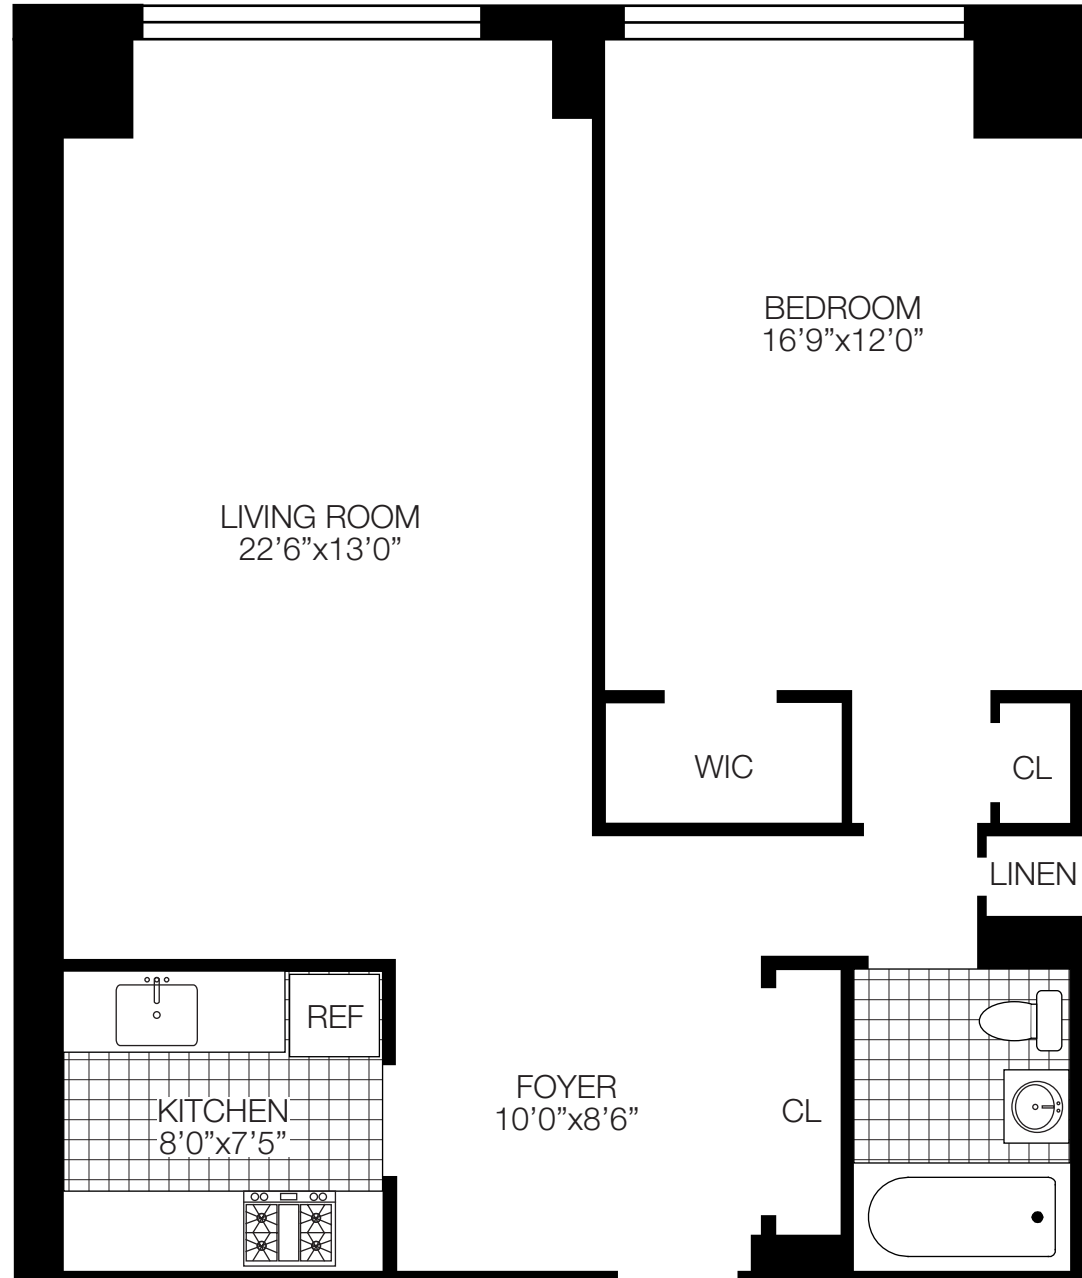

# RIVERS BEND

## E

ONE BEDROOM  
ONE BATH  
FLOORS 14-16

501 EAST 87TH STREET  
NEW YORK, NEW YORK 10128  
212-249-7400  
[www.solowresidential.com](http://www.solowresidential.com)

**SOLOW57**  
SOLOW BUILDING COMPANY

The unit layout, square footage and dimensions are approximate. Apartments may vary in layout and equipment.