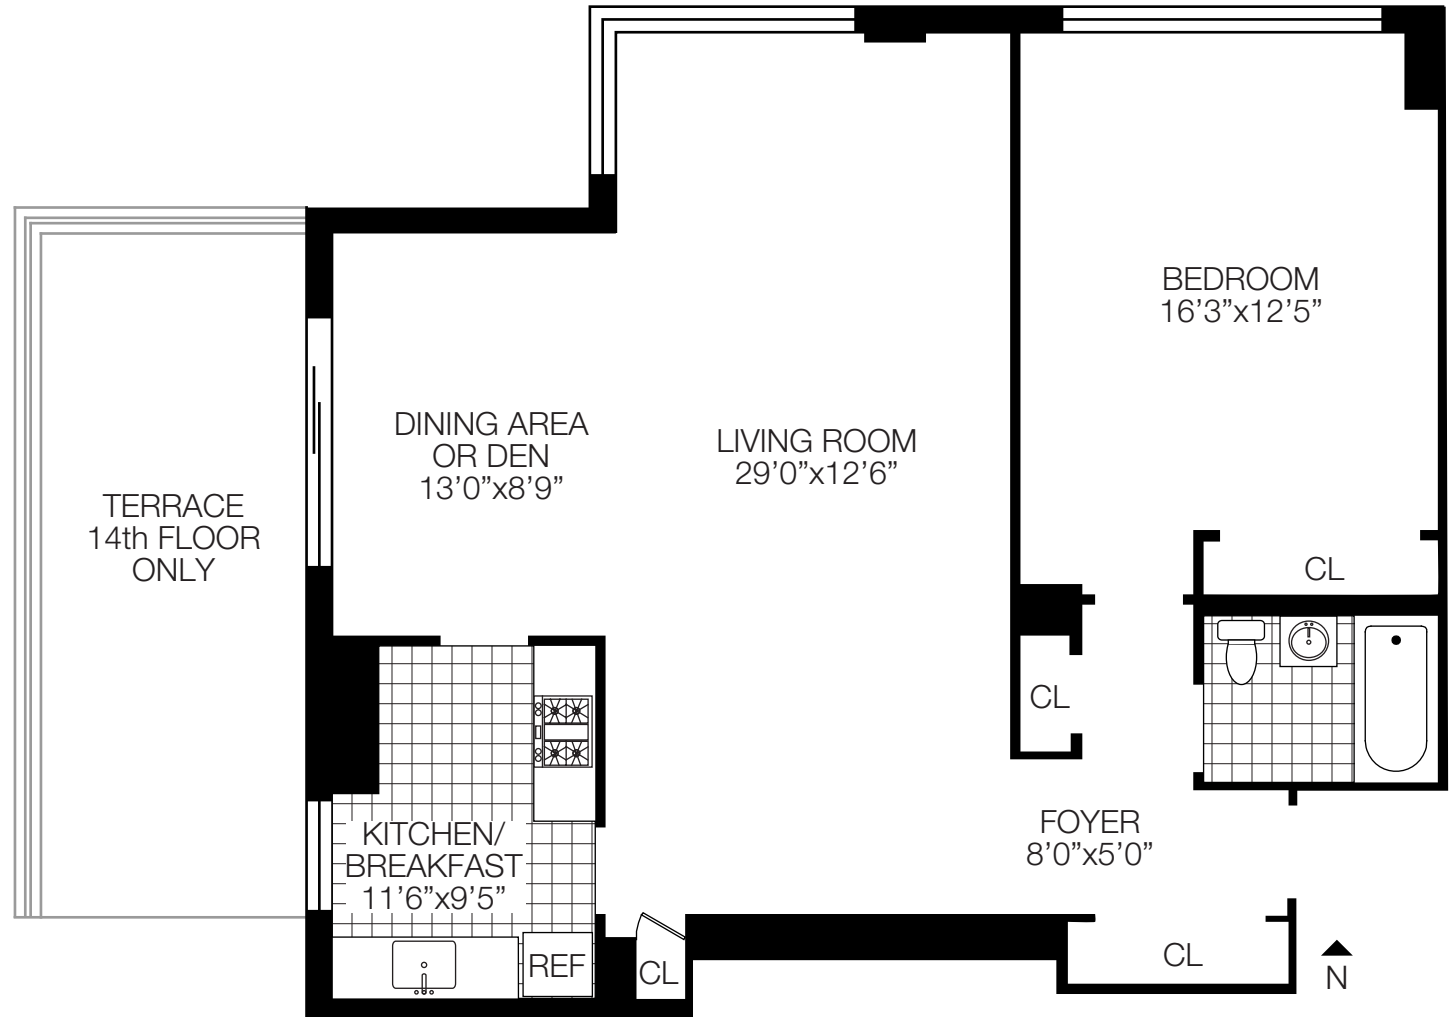

RIVERS BEND

H

ONE BEDROOM
ONE BATH
FLOORS 14-16

501 EAST 87TH STREET
NEW YORK, NEW YORK 10128
212-249-7400
www.solowresidential.com

SOLOW57
SOLOW BUILDING COMPANY

The unit layout, square footage and dimensions are approximate. Apartments may vary in layout and equipment.