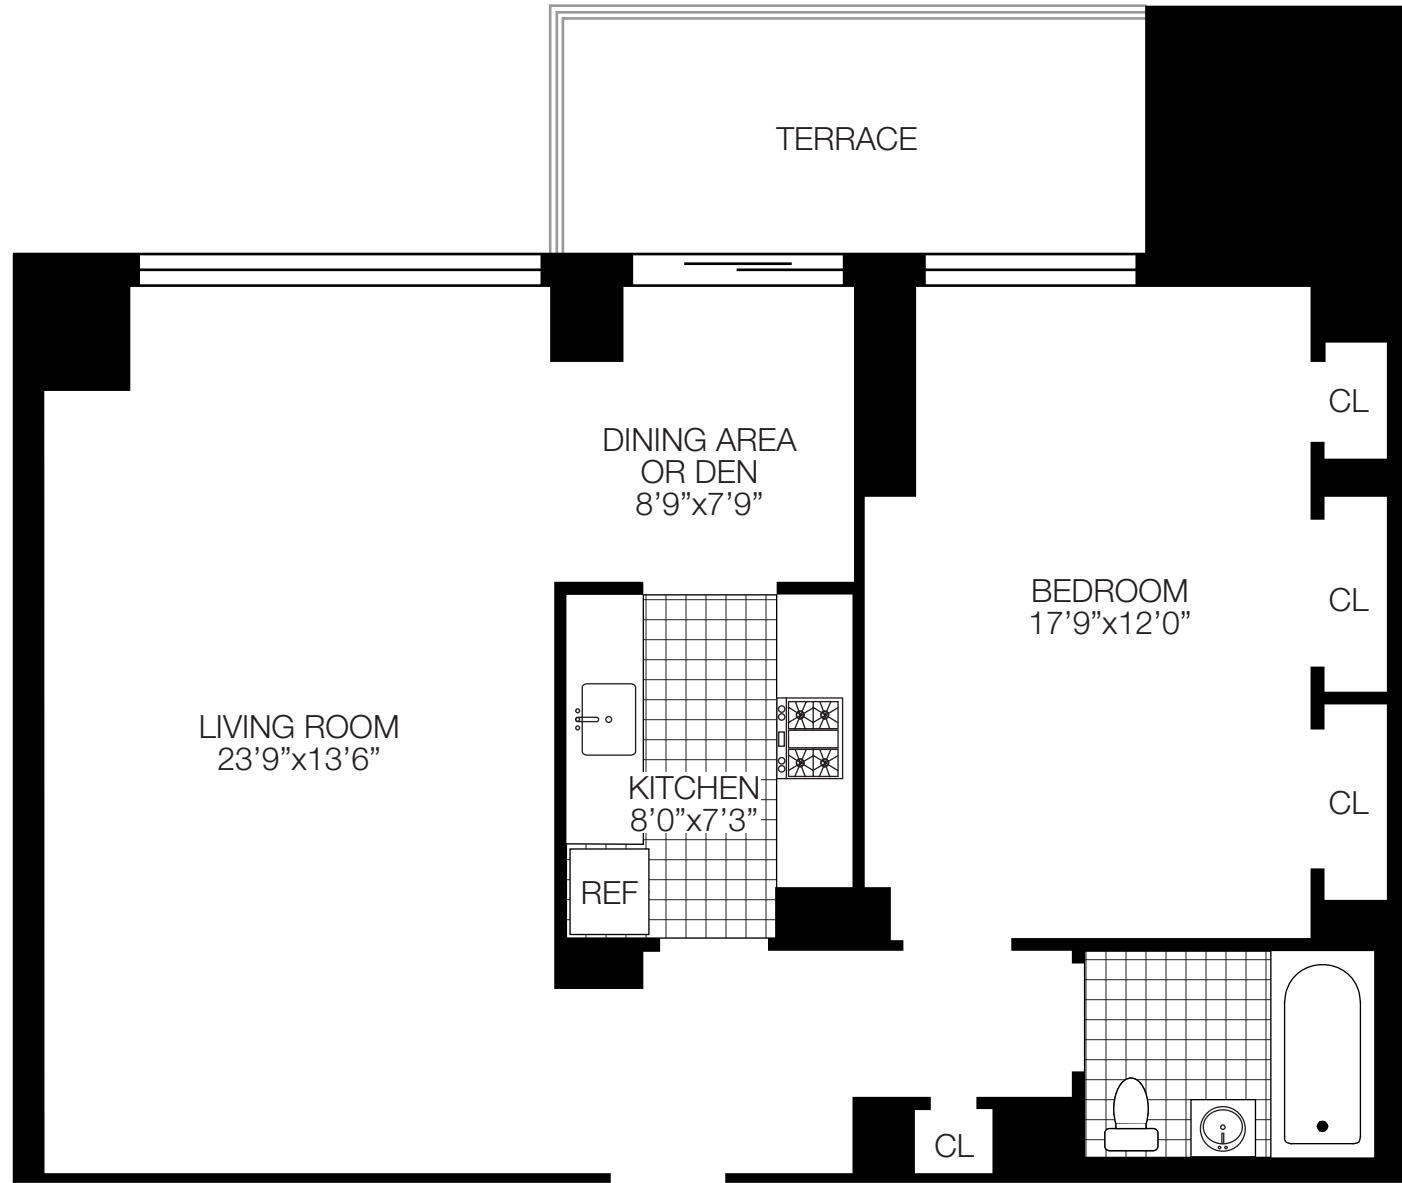

RIVERS BEND

A

ONE BEDROOM
ONE BATH
FLOORS 17-19

501 EAST 87TH STREET
NEW YORK, NEW YORK 10128
212-249-7400
www.solowresidential.com

SOLOW57
SOLOW BUILDING COMPANY

The unit layout, square footage and dimensions are approximate. Apartments may vary in layout and equipment.