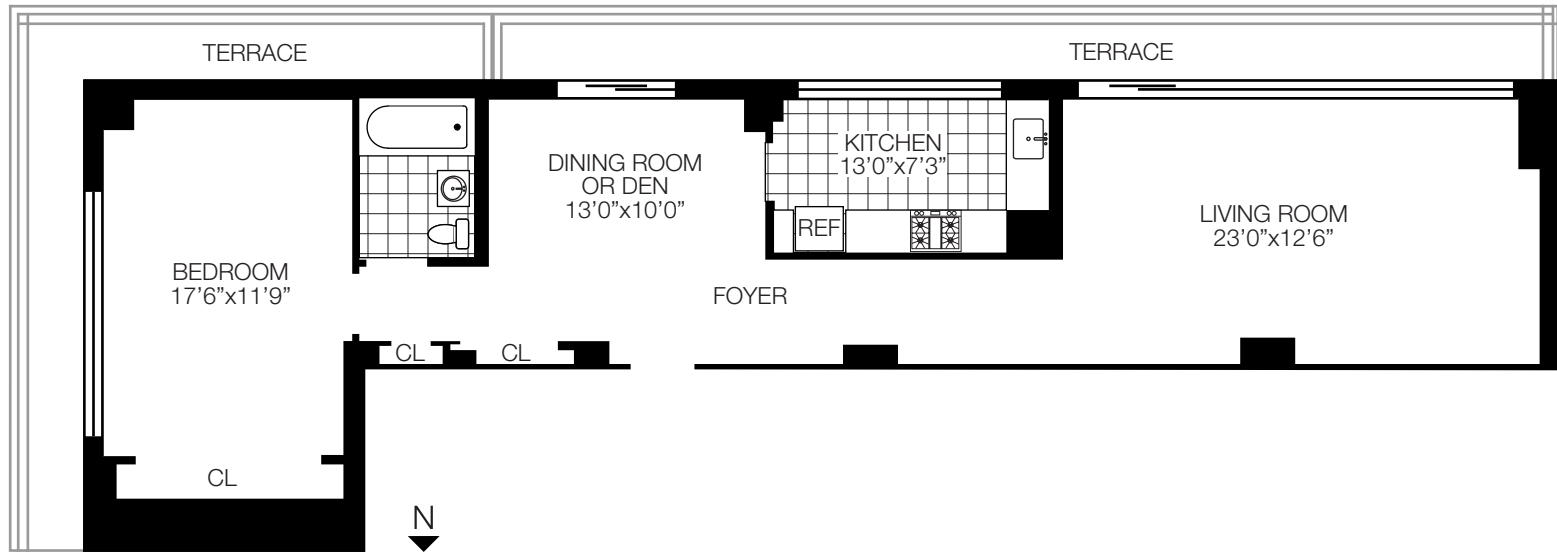

RIVERS BEND

C

ONE BEDROOM
ONE BATH
PENTHOUSE FLOOR 22

501 EAST 87TH STREET
NEW YORK, NEW YORK 10128
212-249-7400
www.solowresidential.com

SOLOW57
SOLOW BUILDING COMPANY

The unit layout, square footage and dimensions are approximate. Apartments may vary in layout and equipment.