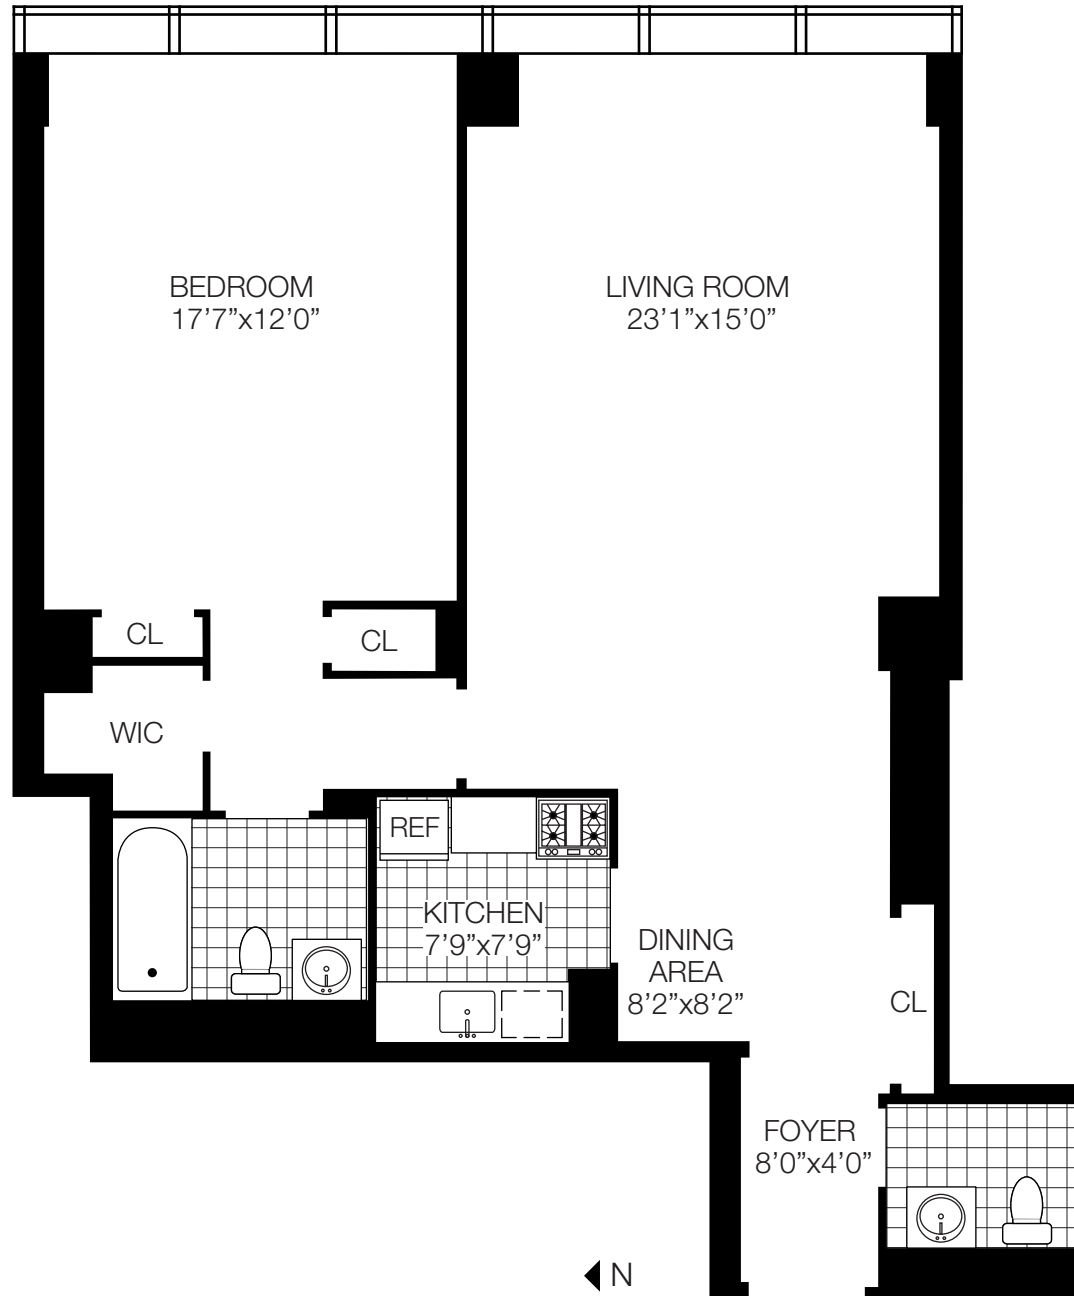

265E66

G

ONE BEDROOM
ONE AND A HALF BATH

265 EAST 66TH STREET
NEW YORK, NEW YORK 10065
212-249-0303
www.solowresidential.com

SOLOW57
SOLOW BUILDING COMPANY

The unit layout, square footage and dimensions are approximate. Apartments may vary in layout and equipment.