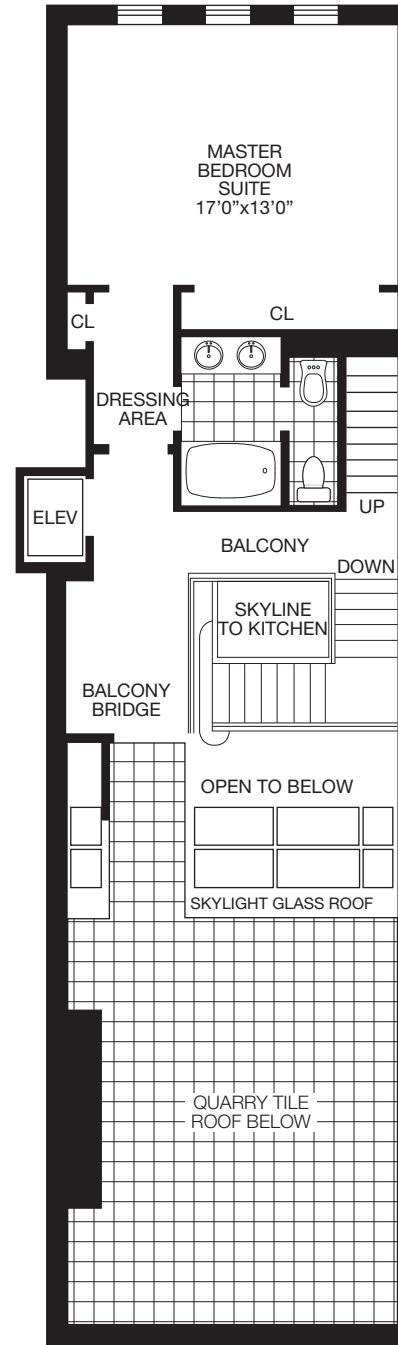

The Solow Town Houses

B

DUPLEX
TWO BEDROOM
TWO BATH

222-242 EAST 67TH STREET
NEW YORK, NEW YORK 10065
212-249-0303
www.solowresidential.com

SOLOW57
SOLOW BUILDING COMPANY

FIRST LEVEL

SECOND LEVEL

LOFT LEVEL