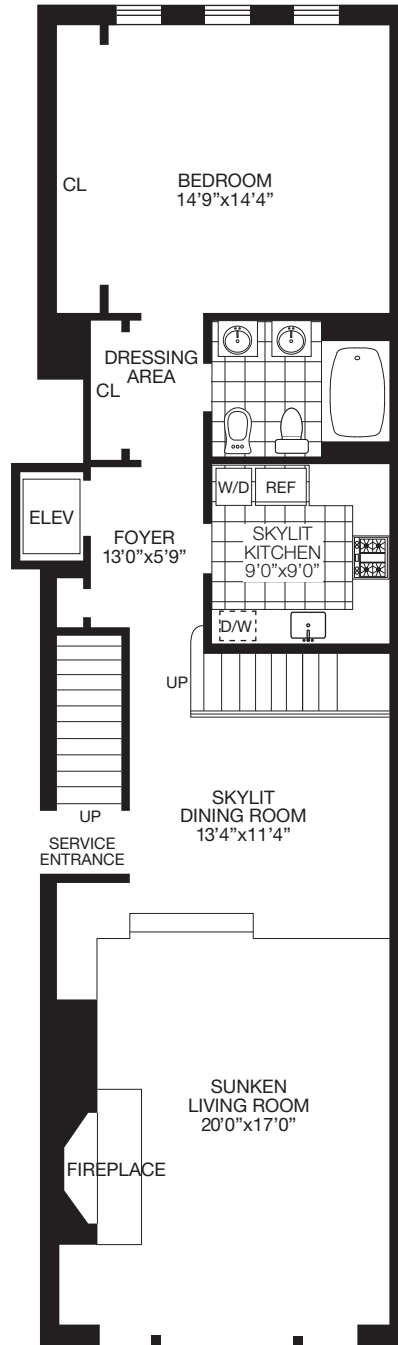

The Solow Town Houses

B

DUPLEX
TWO BEDROOM
TWO BATH

222-242 EAST 67TH STREET
NEW YORK, NEW YORK 10065
212-249-0303
www.solowresidential.com

SOLOW57
SOLOW BUILDING COMPANY

FIRST LEVEL

SECOND LEVEL

LOFT LEVEL